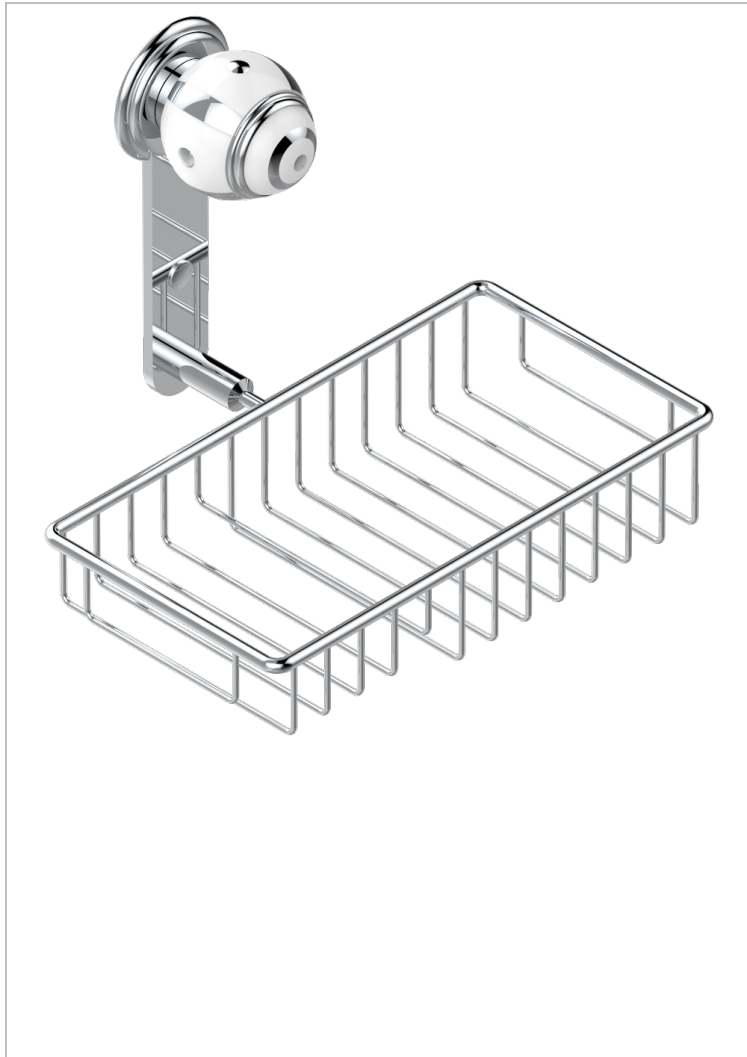

# ITHAQUE PLATINUM DECOR

A7B-2620

Combined soap and sponge holder with flange, 240 x 130 mm

## CHARACTERISTIC

- Ithaque Platinum decor
- Combined soap and sponge holder with flange, 240 x 130 mm

## AVAILABLE FINITIONS

Antique nickel - H28  
Black ceram - D30  
Blush PVD - H62  
Brass color PVD - H49  
Brown bronze color PVD - F33  
Gold color PVD - H52

Graphite PVD - H64  
Lacquered light bronze - D01  
Matt Umber PVD - H67  
Matt blush PVD - H60  
Matt brass color PVD - H50  
Matt brown bronze color PVD - F34