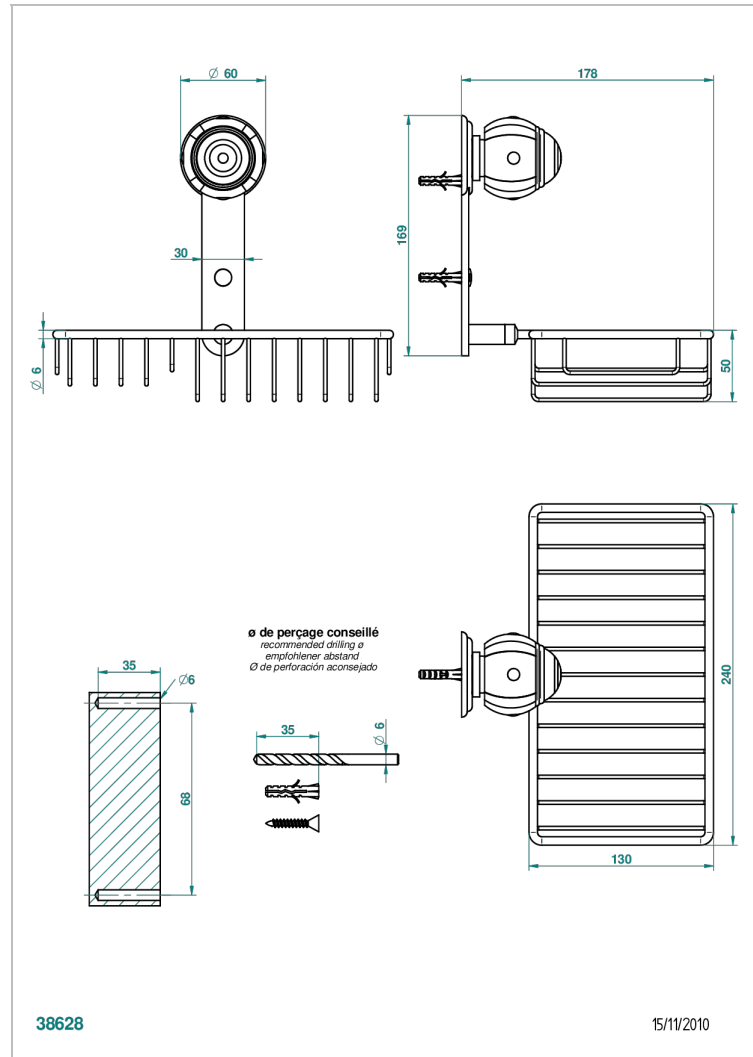

# ITHAQUE PLATINUM DECOR

A7B-2620

Combined soap and sponge holder with flange, 240 x 130 mm

## CHARACTERISTIC

- Ithaque Platinum decor
- Combined soap and sponge holder with flange, 240 x 130 mm