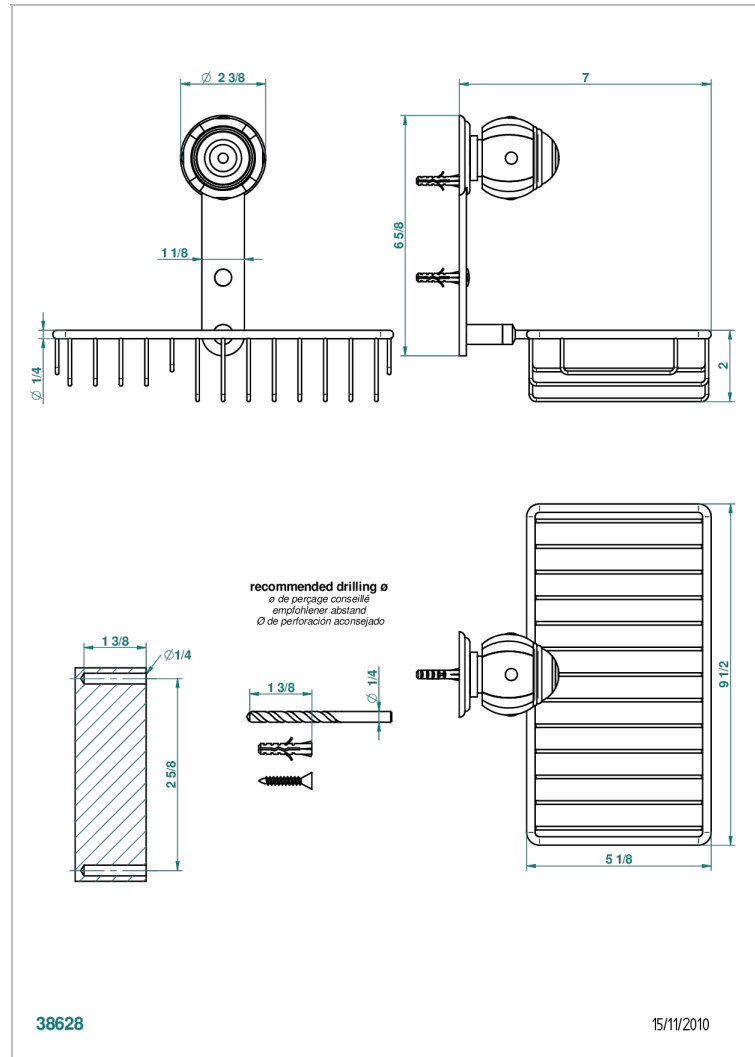

ITHAQUE PLATINUM DECOR

A7B-2620

Combined soap and sponge holder with flange, 240 x 130 mm

CHARACTERISTIC

- Ithaque Platinum decor
- Combined soap and sponge holder with flange, 240 x 130 mm

AVAILABLE FINITIONS