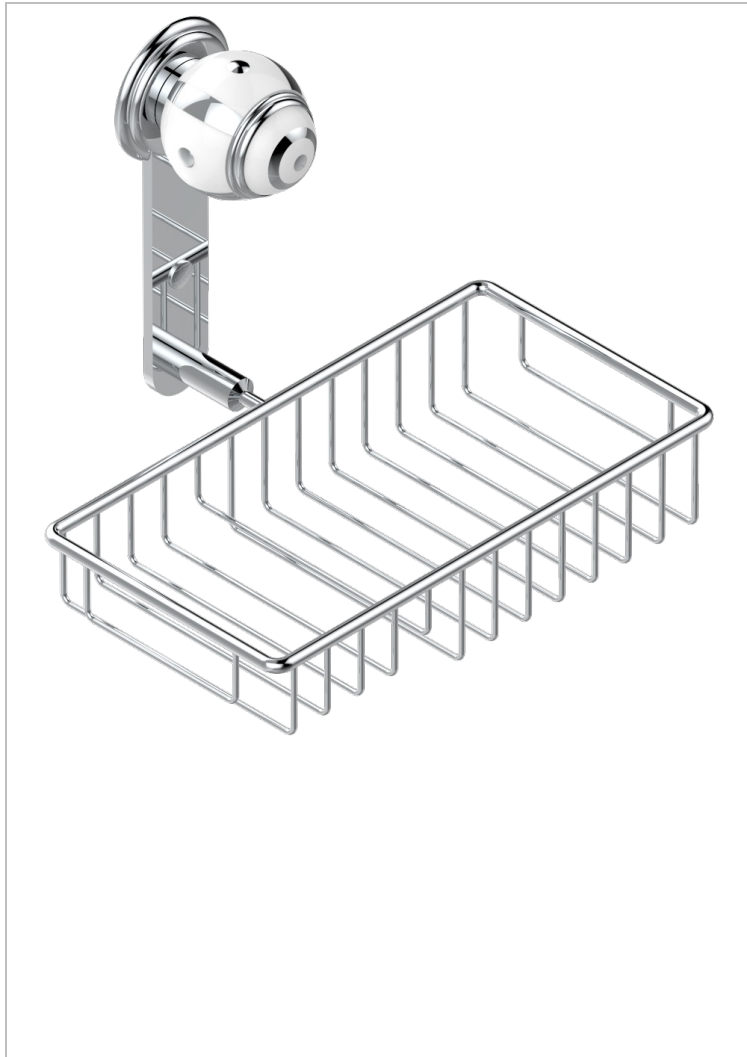

ITHAQUE PLATINUM DECOR

A7B-2620

Combined soap and sponge holder with flange, 240 x 130 mm

CHARACTERISTIC

- Ithaque Platinum decor
- Combined soap and sponge holder with flange, 240 x 130 mm

AVAILABLE FINITIONS

Antique nickel - H28
 Black ceram - D30
 Blush PVD - H62
 Brass color PVD - H49
 Brown bronze color PVD - F33
 Gold color PVD - H52

Graphite PVD - H64
 Lacquered light bronze - D01
 Matt Umber PVD - H67
 Matt blush PVD - H60
 Matt brass color PVD - H50
 Matt brown bronze color PVD - F34