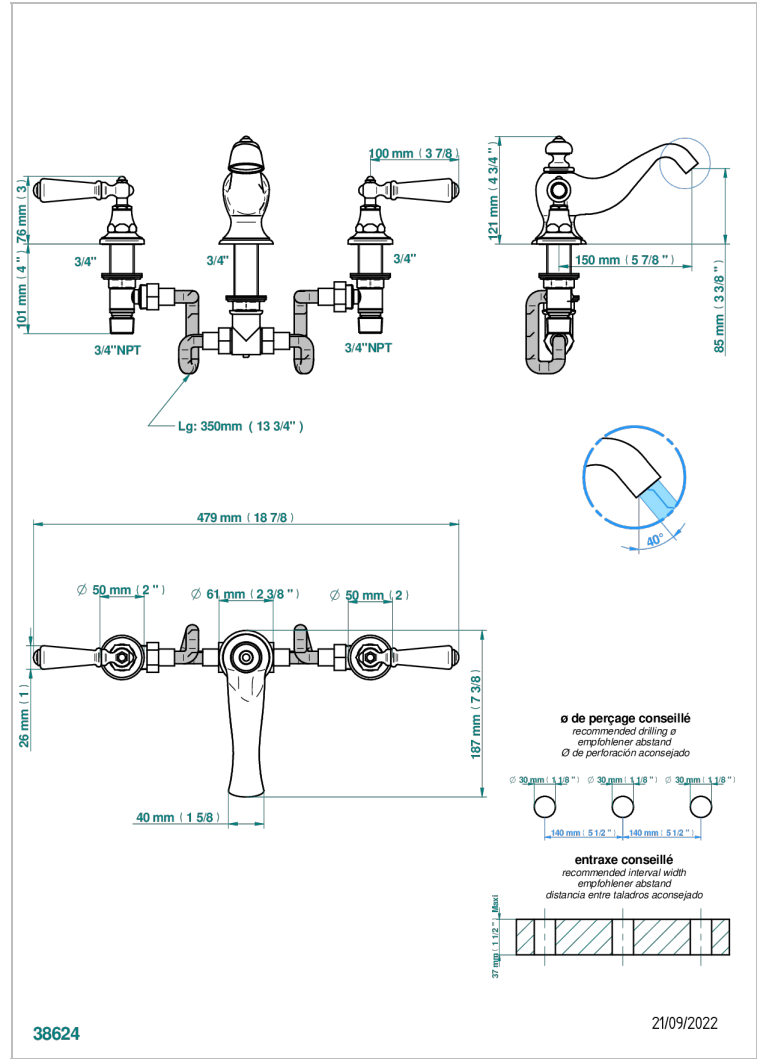

BROADWAY WITH LEVER

A04-25

Rim mounted 3-hole bath mixer, goliath spout

CHARACTERISTIC

- ACS : 18ACCLY403

STANDARDS

AVAILABLE FINITIONS

- Antique nickel - H28
- Black ceram - D30
- Blush PVD - H62
- Brass color PVD - H49
- Brown bronze color PVD - F33
- Gold color PVD - H52