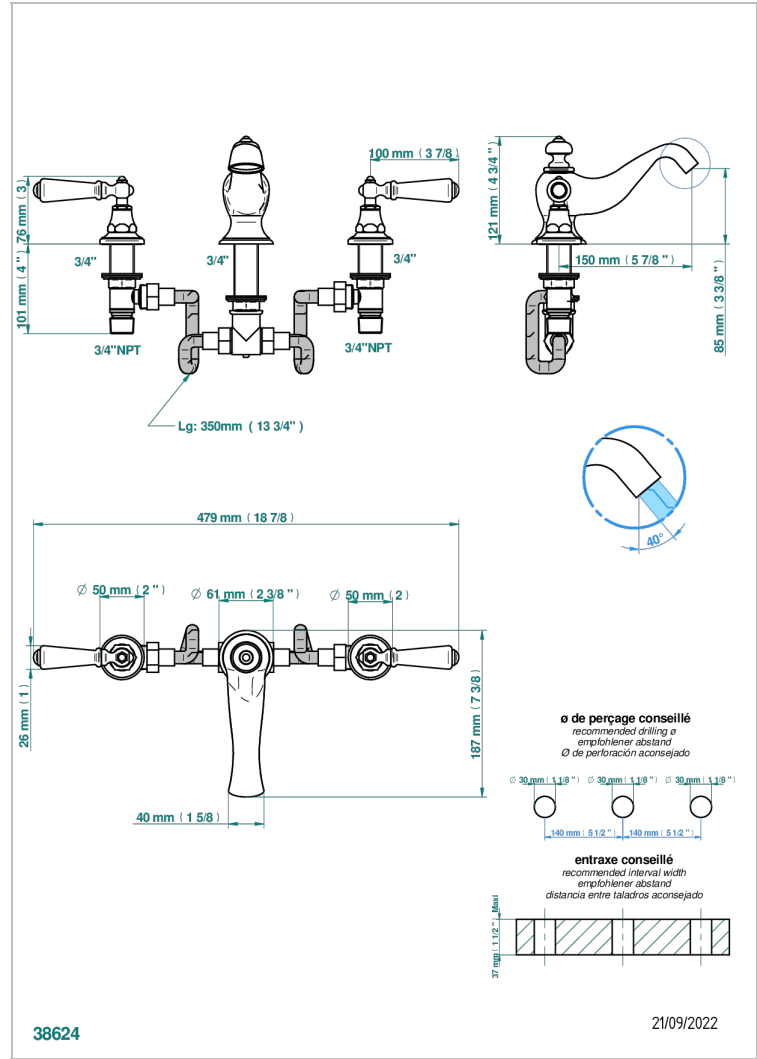

BROADWAY WITH LEVER

A04-25

Rim mounted 3-hole bath mixer, goliath spout

CHARACTERISTIC

- ACS : 18ACCLY403

STANDARDS

AVAILABLE FINITIONS

Antique nickel - H28
Black ceram - D30
Blush PVD - H62
Brass color PVD - H49
Brown bronze color PVD - F33
Gold color PVD - H52