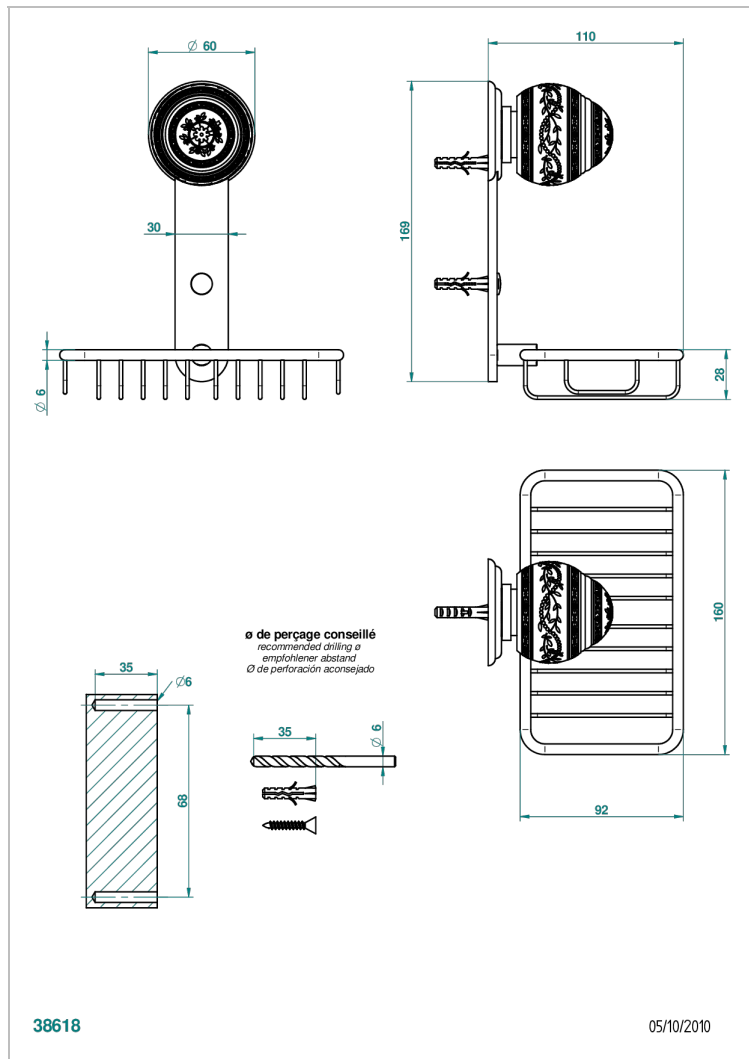

MARQUISE PLATINUM DECOR

A7G-620

Soap basket, wall mounted 6"1/4 x 3"5/8

CHARACTERISTIC

- Marquise platinum decor
- Soap basket, wall mounted 6"1/4 x 3"5/8

AVAILABLE FINITIONS

Black ceram - D30

Blush PVD - H62