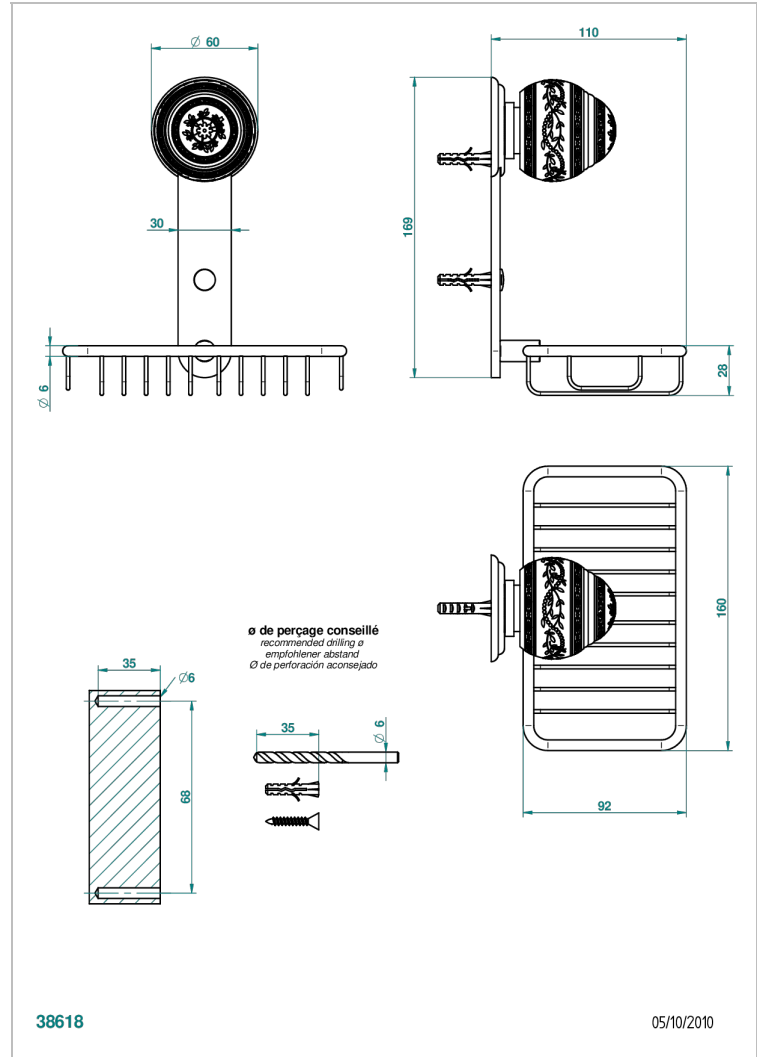

MARQUISE PLATINUM DECOR

A7G-620

Net soap dish with flange, 160 x 95 mm

THG[®]
PARIS

CHARACTERISTIC

- Marquise platinum decor
- Net soap dish with flange, 160 x 95 mm

AVAILABLE FINITIONS

Antique nickel - H28
 Black ceram - D30
 Blush PVD - H62
 Brass color PVD - H49
 Brown bronze color PVD - F33
 Gold color PVD - H52