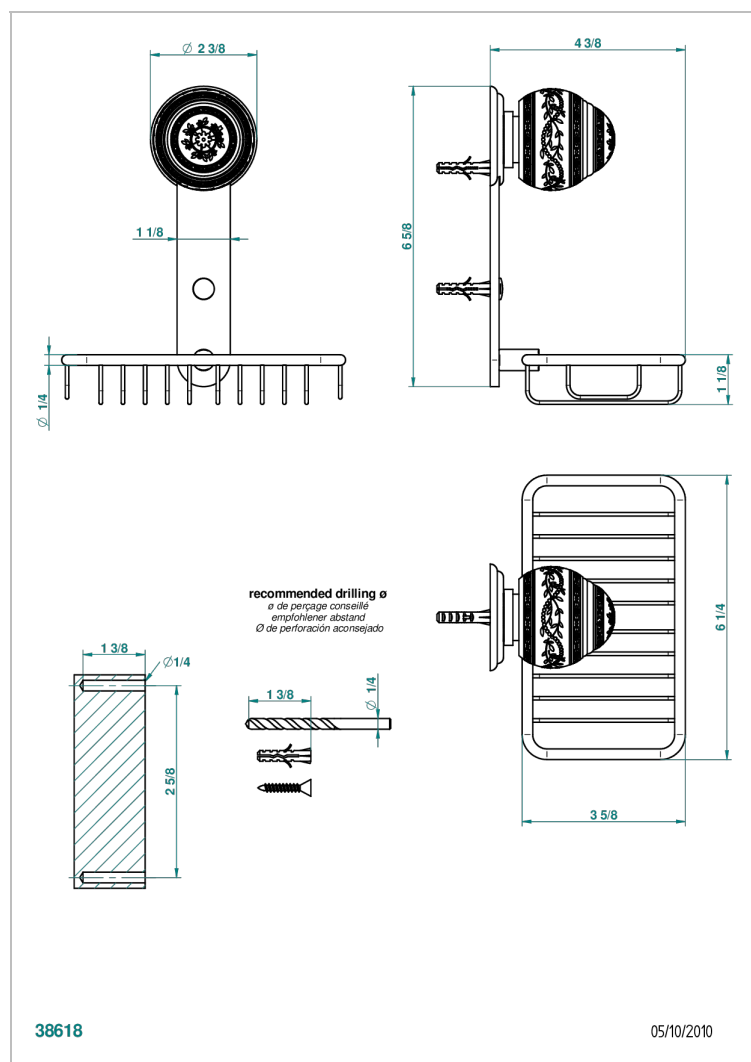

# MARQUISE PLATINUM DECOR

A7G-620

Net soap dish with flange, 160 x 95 mm

## CHARACTERISTIC

- Marquise platinum decor
- Net soap dish with flange, 160 x 95 mm