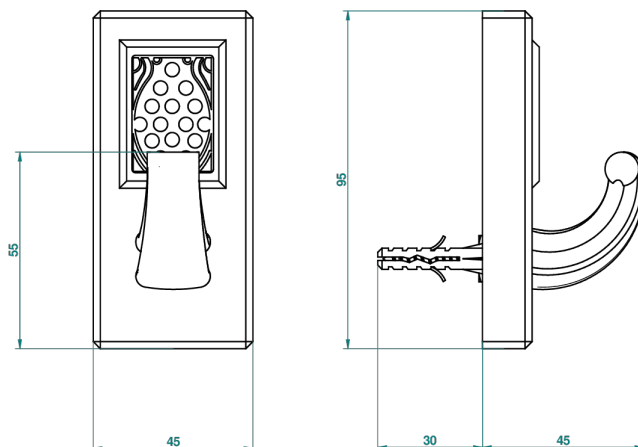

METROPOLIS BLACK CRYSTAL WITH LEVER HANDLES

A2M-508

Robe hook single small

24593

15/06/2010

CHARACTERISTIC

- Métropolis Black crystal with lever handles
- Robe hook single small

AVAILABLE FINITIONS

Black ceram - D30
Blush PVD - H62
Brass color PVD - H49
Brown bronze color PVD - F33
Chrome polished - A02
Chrome polished / gold polished - G02

Gold color PVD - H52
Gold mat - F07
Gold polished - F01
Graphite PVD - H64
Matt Umber PVD - H67
Matt blush PVD - H60

Matt brass color PVD - H50
Matt brown bronze color PVD - F34
Matt chrome (American satin) - C02
Matt gold color PVD - H53
Matt graphite PVD - H65
Matt nickel (American satin) - C01

Matt nickel color PVD - H56
Nickel antique / Sovereign - H28
Nickel color PVD - H55
Nickel polished - B01
Soft gold - F30
Soft matt gold - F31

Umber PVD - H66