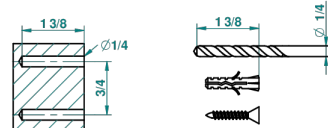

METROPOLIS BLACK CRYSTAL WITH LEVER HANDLES

A2M-508

Robe hook single small

24593

15/06/2010

CHARACTERISTIC

- Métropolis Black crystal with lever handles
- Robe hook single small

AVAILABLE FINITIONS

Black ceram - D30
Blush PVD - H62
Brass color PVD - H49
Brown bronze color PVD - F33
Chrome polished - A02
Chrome polished / gold polished - G02

Gold color PVD - H52
Gold mat - F07
Gold polished - F01
Graphite PVD - H64
Matt Umber PVD - H67
Matt blush PVD - H60

Matt brass color PVD - H50
Matt brown bronze color PVD - F34
Matt chrome (American satin) - C02
Matt gold color PVD - H53
Matt graphite PVD - H65
Matt nickel (American satin) - C01

Matt nickel color PVD - H56
Nickel antique / Sovereign - H28
Nickel color PVD - H55
Nickel polished - B01
Soft gold - F30
Soft matt gold - F31

Umber PVD - H66