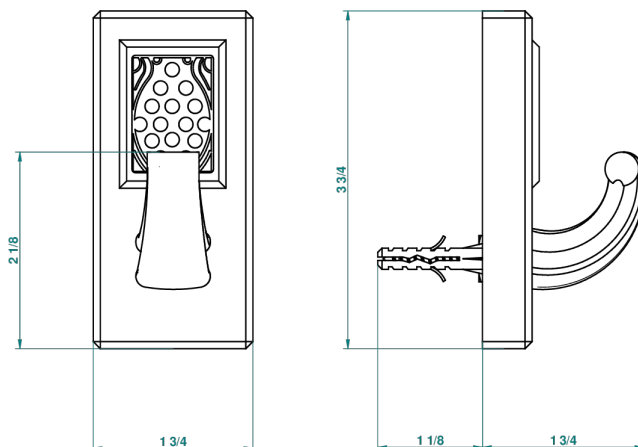

METROPOLIS BLACK CRYSTAL WITH LEVER HANDLES

A2M-508

Robe hook single small

24593

15/06/2010

CHARACTERISTIC

- Métropolis Black crystal with lever handles
- Robe hook single small

AVAILABLE FINITIONS

Black ceram - D30
Blush PVD - H62
Brass color PVD - H49
Brown bronze color PVD - F33
Chrome polished - A02
Chrome polished / gold polished - G02

Gold color PVD - H52
Gold mat - F07
Gold polished - F01
Graphite PVD - H64
Matt Umber PVD - H67
Matt blush PVD - H60

Matt brass color PVD - H50
Matt brown bronze color PVD - F34
Matt chrome (American satin) - C02
Matt gold color PVD - H53
Matt graphite PVD - H65
Matt nickel (American satin) - C01

Matt nickel color PVD - H56
Nickel antique / Sovereign - H28
Nickel color PVD - H55
Nickel polished - B01
Soft gold - F30
Soft matt gold - F31

Umber PVD - H66