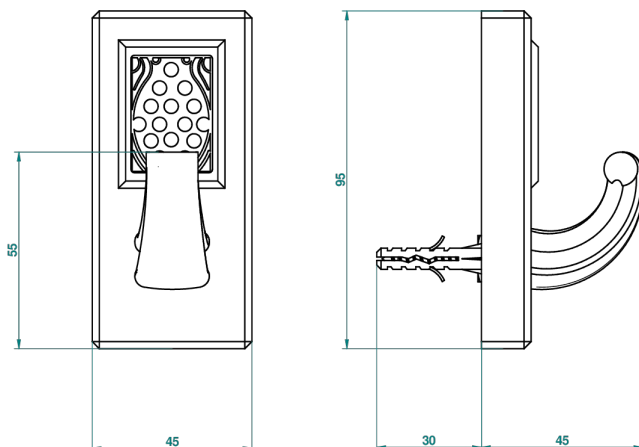

METROPOLIS BLACK CRYSTAL WITH LEVER

A2M-508

Single robe hook

24593

15/06/2010

CHARACTERISTIC

- Métropolis Black crystal with lever
- Single robe hook

AVAILABLE FINITIONS

Antique nickel - H28
Black ceram - D30
Blush PVD - H62
Brass color PVD - H49
Brown bronze color PVD - F33
Gold color PVD - H52

Graphite PVD - H64
Matt Umber PVD - H67
Matt blush PVD - H60
Matt brass color PVD - H50
Matt brown bronze color PVD - F34
Matt chrome - C02

Matt gold - F07
Matt gold color PVD - H53
Matt graphite PVD - H65
Matt nickel (color finish) - C01
Matt nickel color PVD - H56
Nickel color PVD - H55

Polished chrome (color finish) - A02
Polished chrome / Polished gold (color finish) - G02
Polished gold (color finish) - F01
Polished nickel - B01
Soft gold - F30
Soft matt gold - F31
Umber PVD - H66