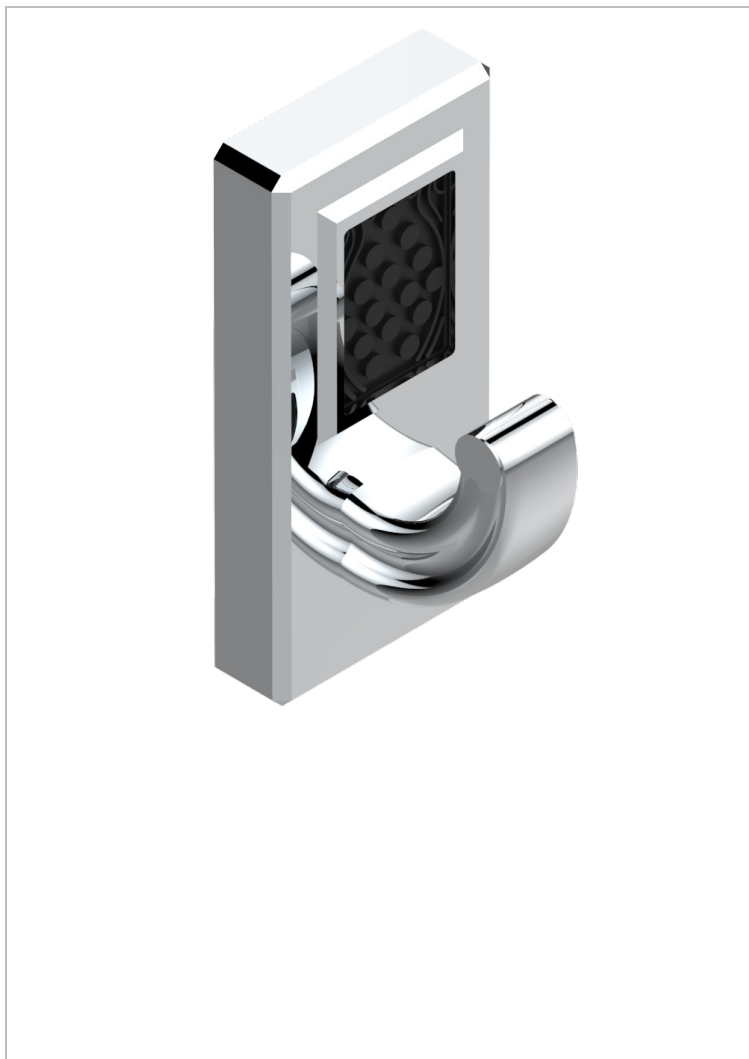

METROPOLIS BLACK CRYSTAL WITH LEVER

A2M-508

Single robe hook

CHARACTERISTIC

- Métropolis Black crystal with lever
- Single robe hook

AVAILABLE FINITIONS

Antique nickel - H28
 Black ceram - D30
 Blush PVD - H62
 Brass color PVD - H49
 Brown bronze color PVD - F33
 Gold color PVD - H52

Graphite PVD - H64
 Matt Umber PVD - H67
 Matt blush PVD - H60
 Matt brass color PVD - H50
 Matt brown bronze color PVD - F34
 Matt chrome - C02

Matt gold - F07
 Matt gold color PVD - H53
 Matt graphite PVD - H65
 Matt nickel (color finish) - C01
 Matt nickel color PVD - H56
 Nickel color PVD - H55