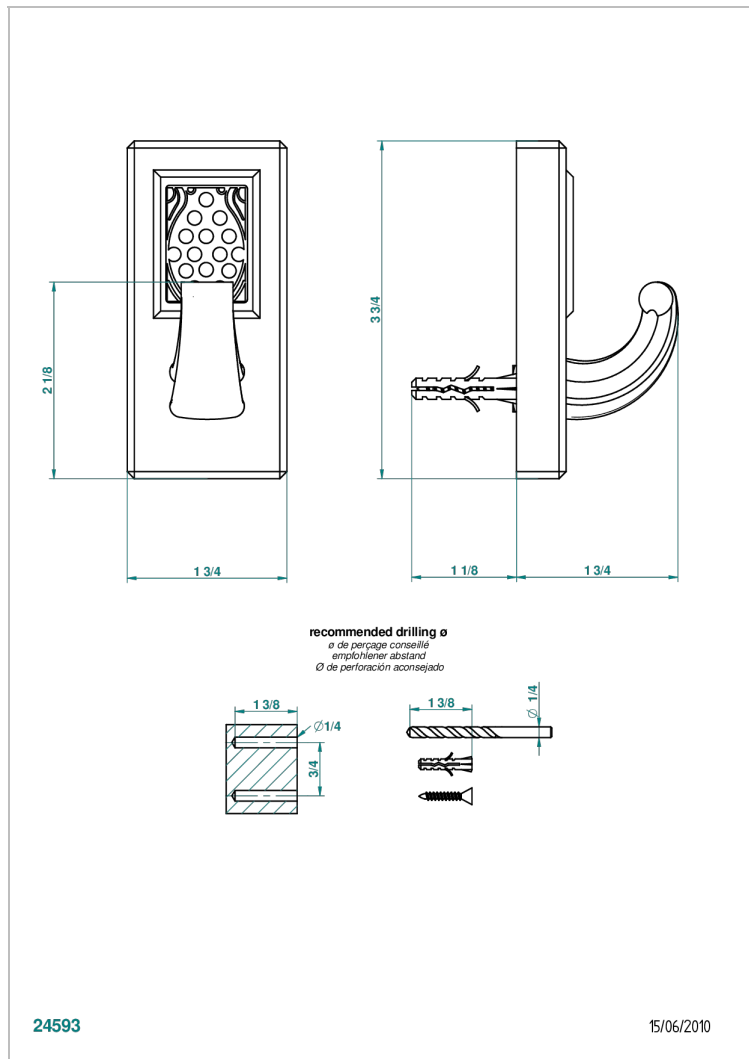

METROPOLIS BLACK CRYSTAL WITH LEVER

A2M-508

Single robe hook

CHARACTERISTIC

- Métropolis Black crystal with lever
- Single robe hook

AVAILABLE FINITIONS

Antique nickel - H28
 Black ceram - D30
 Blush PVD - H62
 Brass color PVD - H49
 Brown bronze color PVD - F33
 Gold color PVD - H52