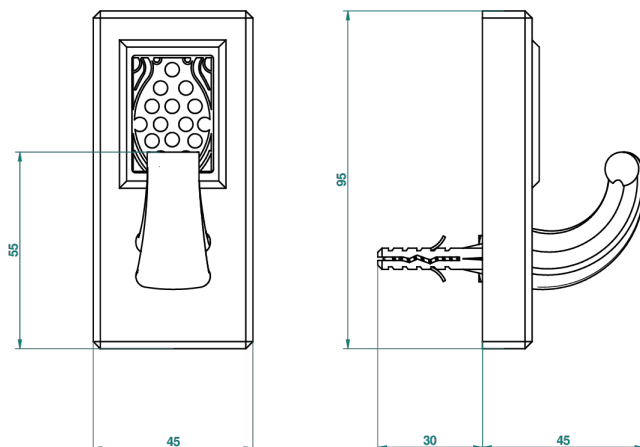

METROPOLIS BLACK CRYSTAL WITH LEVER

A2M-508

Single robe hook

24593

15/06/2010

CHARACTERISTIC

- Métropolis Black crystal with lever
- Single robe hook

AVAILABLE FINITIONS

Antique nickel - H28
Black ceram - D30
Blush PVD - H62
Brass color PVD - H49
Brown bronze color PVD - F33
Gold color PVD - H52

Graphite PVD - H64
Matt Umber PVD - H67
Matt blush PVD - H60
Matt brass color PVD - H50
Matt brown bronze color PVD - F34
Matt chrome - C02

Matt gold - F07
Matt gold color PVD - H53
Matt graphite PVD - H65
Matt nickel (color finish) - C01
Matt nickel color PVD - H56
Nickel color PVD - H55

Polished chrome (color finish) - A02
Polished chrome / Polished gold (color finish) - G02
Polished gold (color finish) - F01
Polished nickel - B01
Soft gold - F30
Soft matt gold - F31
Umber PVD - H66