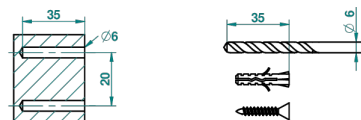

METROPOLIS BLACK CRYSTAL WITH LEVER

A2M-508

Single robe hook

24593

15/06/2010

CHARACTERISTIC

- Métropolis Black crystal with lever
- Single robe hook

AVAILABLE FINITIONS

Antique nickel - H28
Black ceram - D30
Blush PVD - H62
Brass color PVD - H49
Brown bronze color PVD - F33
Gold color PVD - H52

Graphite PVD - H64
Matt Umber PVD - H67
Matt blush PVD - H60
Matt brass color PVD - H50
Matt brown bronze color PVD - F34
Matt chrome - C02

Matt gold - F07
Matt gold color PVD - H53
Matt graphite PVD - H65
Matt nickel (color finish) - C01
Matt nickel color PVD - H56
Nickel color PVD - H55

Polished chrome (color finish) - A02
Polished chrome / Polished gold (color finish) - G02
Polished gold (color finish) - F01
Polished nickel - B01
Soft gold - F30
Soft matt gold - F31
Umber PVD - H66