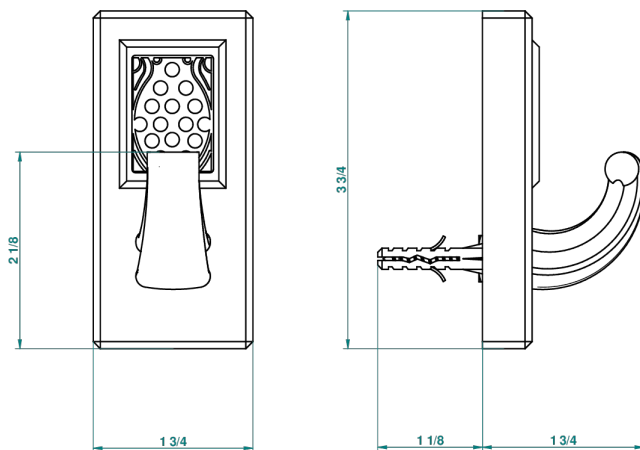

METROPOLIS BLACK CRYSTAL WITH LEVER

A2M-508

Single robe hook

24593

15/06/2010

CHARACTERISTIC

- Métropolis Black crystal with lever
- Single robe hook

AVAILABLE FINITIONS

Antique nickel - H28
Black ceram - D30
Blush PVD - H62
Brass color PVD - H49
Brown bronze color PVD - F33
Gold color PVD - H52

Graphite PVD - H64
Matt Umber PVD - H67
Matt blush PVD - H60
Matt brass color PVD - H50
Matt brown bronze color PVD - F34
Matt chrome - C02

Matt gold - F07
Matt gold color PVD - H53
Matt graphite PVD - H65
Matt nickel (color finish) - C01
Matt nickel color PVD - H56
Nickel color PVD - H55

Polished chrome (color finish) - A02
Polished chrome / Polished gold (color finish) - G02
Polished gold (color finish) - F01
Polished nickel - B01
Soft gold - F30
Soft matt gold - F31
Umber PVD - H66