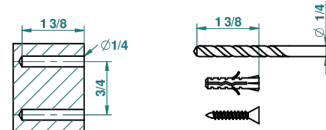

METROPOLIS BLACK CRYSTAL WITH LEVER

A2M-508

Single robe hook

24593

15/06/2010

CHARACTERISTIC

- Métropolis Black crystal with lever
- Single robe hook

AVAILABLE FINITIONS

Antique nickel - H28
Black ceram - D30
Blush PVD - H62
Brass color PVD - H49
Brown bronze color PVD - F33
Gold color PVD - H52

Graphite PVD - H64
Matt Umber PVD - H67
Matt blush PVD - H60
Matt brass color PVD - H50
Matt brown bronze color PVD - F34
Matt chrome - C02

Matt gold - F07
Matt gold color PVD - H53
Matt graphite PVD - H65
Matt nickel (color finish) - C01
Matt nickel color PVD - H56
Nickel color PVD - H55

Polished chrome (color finish) - A02
Polished chrome / Polished gold (color finish) - G02
Polished gold (color finish) - F01
Polished nickel - B01
Soft gold - F30
Soft matt gold - F31
Umber PVD - H66