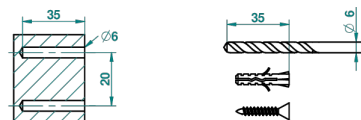

METROPOLIS BLACK CRYSTAL

A2L-508

Robe hook single small

24593

15/06/2010

CHARACTERISTIC

- Métropolis Black crystal
- Robe hook single small

AVAILABLE FINITIONS

Black ceram - D30
Blush PVD - H62
Brass color PVD - H49
Brown bronze color PVD - F33
Chrome polished - A02
Chrome polished / gold polished - G02

Gold color PVD - H52
Gold mat - F07
Gold polished - F01
Graphite PVD - H64
Matt Umber PVD - H67
Matt blush PVD - H60

Matt brass color PVD - H50
Matt brown bronze color PVD - F34
Matt chrome (American satin) - C02
Matt gold color PVD - H53
Matt graphite PVD - H65
Matt nickel (American satin) - C01

Matt nickel color PVD - H56
Nickel antique / Sovereign - H28
Nickel color PVD - H55
Nickel polished - B01
Soft gold - F30
Soft matt gold - F31

Umber PVD - H66