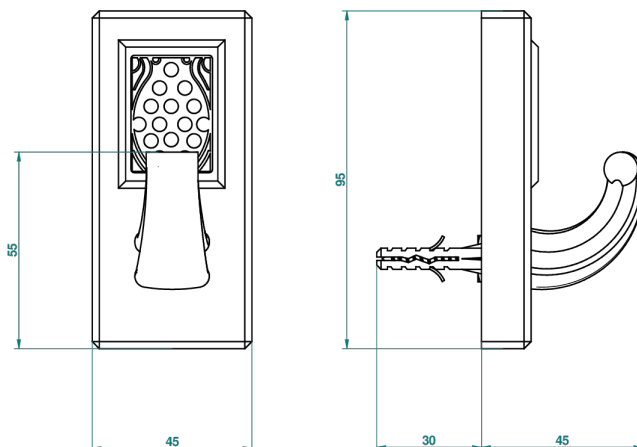

METROPOLIS BLACK CRYSTAL

A2L-508

Robe hook single small

24593

15/06/2010

CHARACTERISTIC

- Métropolis Black crystal
- Robe hook single small

AVAILABLE FINITIONS

Black ceram - D30
Blush PVD - H62
Brass color PVD - H49
Brown bronze color PVD - F33
Chrome polished - A02
Chrome polished / gold polished - G02

Gold color PVD - H52
Gold mat - F07
Gold polished - F01
Graphite PVD - H64
Matt Umber PVD - H67
Matt blush PVD - H60

Matt brass color PVD - H50
Matt brown bronze color PVD - F34
Matt chrome (American satin) - C02
Matt gold color PVD - H53
Matt graphite PVD - H65
Matt nickel (American satin) - C01

Matt nickel color PVD - H56
Nickel antique / Sovereign - H28
Nickel color PVD - H55
Nickel polished - B01
Soft gold - F30
Soft matt gold - F31

Umber PVD - H66