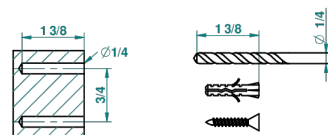

METROPOLIS BLACK CRYSTAL

A2L-508

Robe hook single small

24593

15/06/2010

CHARACTERISTIC

- Métropolis Black crystal
- Robe hook single small

AVAILABLE FINITIONS

Black ceram - D30
Blush PVD - H62
Brass color PVD - H49
Brown bronze color PVD - F33
Chrome polished - A02
Chrome polished / gold polished - G02

Gold color PVD - H52
Gold mat - F07
Gold polished - F01
Graphite PVD - H64
Matt Umber PVD - H67
Matt blush PVD - H60

Matt brass color PVD - H50
Matt brown bronze color PVD - F34
Matt chrome (American satin) - C02
Matt gold color PVD - H53
Matt graphite PVD - H65
Matt nickel (American satin) - C01

Matt nickel color PVD - H56
Nickel antique / Sovereign - H28
Nickel color PVD - H55
Nickel polished - B01
Soft gold - F30
Soft matt gold - F31

Umber PVD - H66