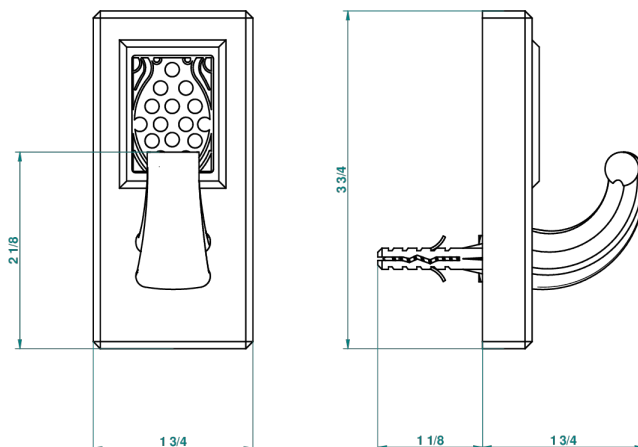

METROPOLIS BLACK CRYSTAL

A2L-508

Robe hook single small

24593

15/06/2010

CHARACTERISTIC

- Métropolis Black crystal
- Robe hook single small

AVAILABLE FINITIONS

Black ceram - D30
Blush PVD - H62
Brass color PVD - H49
Brown bronze color PVD - F33
Chrome polished - A02
Chrome polished / gold polished - G02

Gold color PVD - H52
Gold mat - F07
Gold polished - F01
Graphite PVD - H64
Matt Umber PVD - H67
Matt blush PVD - H60

Matt brass color PVD - H50
Matt brown bronze color PVD - F34
Matt chrome (American satin) - C02
Matt gold color PVD - H53
Matt graphite PVD - H65
Matt nickel (American satin) - C01

Matt nickel color PVD - H56
Nickel antique / Sovereign - H28
Nickel color PVD - H55
Nickel polished - B01
Soft gold - F30
Soft matt gold - F31

Umber PVD - H66