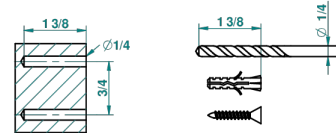

METROPOLIS BLACK CRYSTAL

A2L-508

Single robe hook

THG®
PARIS

24593

15/06/2010

CHARACTERISTIC

- Métropolis Black crystal
- Single robe hook

AVAILABLE FINITIONS

Antique nickel - H28
Black ceram - D30
Blush PVD - H62
Brass color PVD - H49
Brown bronze color PVD - F33
Gold color PVD - H52

Graphite PVD - H64
Matt Umber PVD - H67
Matt blush PVD - H60
Matt brass color PVD - H50
Matt brown bronze color PVD - F34
Matt chrome - C02

Matt gold - F07
Matt gold color PVD - H53
Matt graphite PVD - H65
Matt nickel (color finish) - C01
Matt nickel color PVD - H56
Nickel color PVD - H55

Polished chrome (color finish) - A02
Polished chrome / Polished gold (color finish) - G02
Polished gold (color finish) - F01
Polished nickel - B01
Soft gold - F30
Soft matt gold - F31
Umber PVD - H66