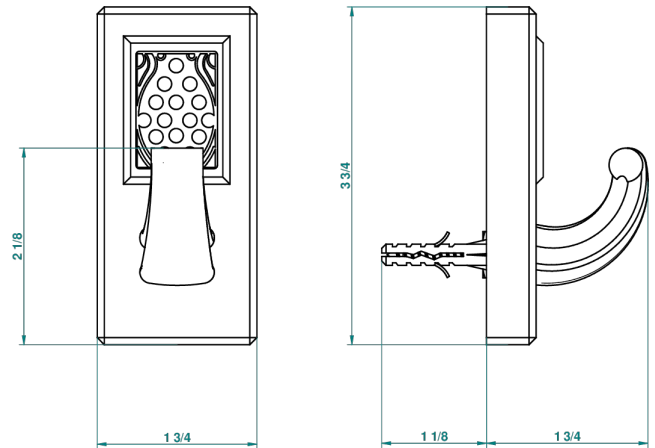

METROPOLIS BLACK CRYSTAL

A2L-508

Single robe hook

THG®
PARIS

24593

15/06/2010

CHARACTERISTIC

- Métropolis Black crystal
- Single robe hook

AVAILABLE FINITIONS

Antique nickel - H28
Black ceram - D30
Blush PVD - H62
Brass color PVD - H49
Brown bronze color PVD - F33
Gold color PVD - H52

Graphite PVD - H64
Matt Umber PVD - H67
Matt blush PVD - H60
Matt brass color PVD - H50
Matt brown bronze color PVD - F34
Matt chrome - C02

Matt gold - F07
Matt gold color PVD - H53
Matt graphite PVD - H65
Matt nickel (color finish) - C01
Matt nickel color PVD - H56
Nickel color PVD - H55

Polished chrome (color finish) - A02
Polished chrome / Polished gold (color finish) - G02
Polished gold (color finish) - F01
Polished nickel - B01
Soft gold - F30
Soft matt gold - F31
Umber PVD - H66