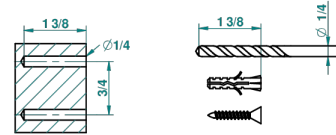

METROPOLIS BLACK CRYSTAL

A2L-508

Single robe hook

THG®
PARIS

24593

15/06/2010

CHARACTERISTIC

- Métropolis Black crystal
- Single robe hook

AVAILABLE FINITIONS

Antique nickel - H28
Black ceram - D30
Blush PVD - H62
Brass color PVD - H49
Brown bronze color PVD - F33
Gold color PVD - H52

Graphite PVD - H64
Matt Umber PVD - H67
Matt blush PVD - H60
Matt brass color PVD - H50
Matt brown bronze color PVD - F34
Matt chrome - C02

Matt gold - F07
Matt gold color PVD - H53
Matt graphite PVD - H65
Matt nickel (color finish) - C01
Matt nickel color PVD - H56
Nickel color PVD - H55

Polished chrome (color finish) - A02
Polished chrome / Polished gold (color finish) - G02
Polished gold (color finish) - F01
Polished nickel - B01
Soft gold - F30
Soft matt gold - F31
Umber PVD - H66