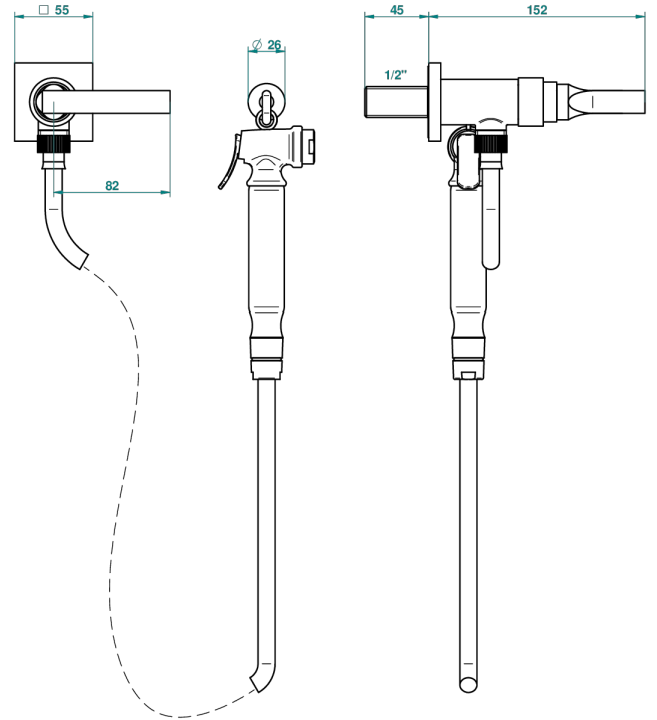

# BELUGA WITH LEVER

G1U-5840/8

THG<sup>®</sup>  
PARIS

Wc douche set including: valve, trigger spray, reinforced hose (1.25m) and hook

38594

15/06/2010