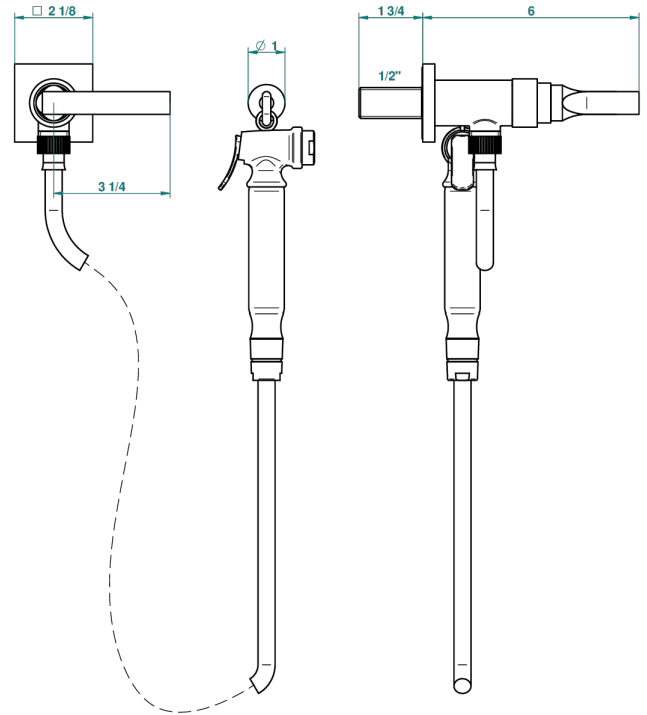

BELUGA WITH LEVER

G1U-5840/8

THG[®]
PARIS

Wc douche set including: valve, trigger spray, reinforced hose (1.25m) and hook

38594

15/06/2010

CHARACTERISTIC

- ACS : 19ACCLY406

STANDARDS

TECHNICAL SPECS

- Recommandé : 3 bars (max. 5 bars) - Advised : 43,5 psi (max. 72 psi)
- 9,5 l/min à 3 bars (2.5 gpm at 43.5 psi)

AVAILABLE FINITIONS

Antique nickel - H28
Black ceram - D30
Blush PVD - H62
Brass color PVD - H49
Brown bronze color PVD - F33
Gold color PVD - H52