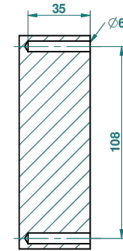

AMBOISE RED JASPER

A1L-508

Robe hook single small

38592

15/06/2010

CHARACTERISTIC

- Amboise Red Jasper
- Robe hook single small

AVAILABLE FINITIONS

Black ceram - D30
Blush PVD - H62
Brass color PVD - H49
Brown bronze color PVD - F33
Chrome polished - A02
Chrome polished / gold polished - G02

Gold color PVD - H52
Gold mat - F07
Gold polished - F01
Graphite PVD - H64
Matt Umber PVD - H67
Matt blush PVD - H60

Matt brass color PVD - H50
Matt brown bronze color PVD - F34
Matt chrome (American satin) - C02
Matt gold color PVD - H53
Matt graphite PVD - H65
Matt nickel (American satin) - C01

Matt nickel color PVD - H56
Nickel antique / Sovereign - H28
Nickel color PVD - H55
Nickel polished - B01
Soft gold - F30
Soft matt gold - F31

Umber PVD - H66