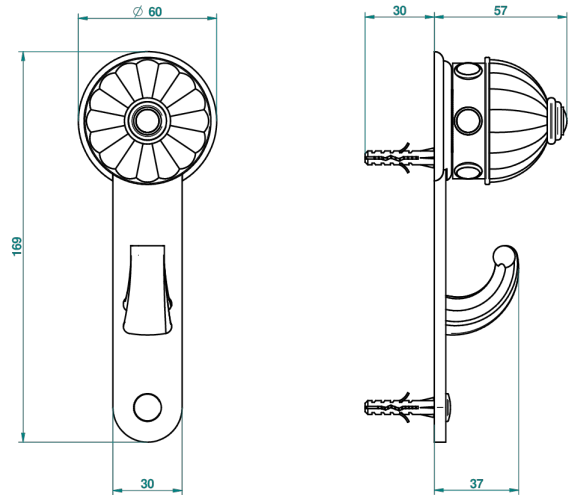

AMBOISE RED JASPER

A1L-508

Robe hook single small

38592

15/06/2010

CHARACTERISTIC

- Amboise Red Jasper
- Robe hook single small

AVAILABLE FINITIONS

Black ceram - D30
Blush PVD - H62
Brass color PVD - H49
Brown bronze color PVD - F33
Chrome polished - A02
Chrome polished / gold polished - G02

Gold color PVD - H52
Gold mat - F07
Gold polished - F01
Graphite PVD - H64
Matt Umber PVD - H67
Matt blush PVD - H60

Matt brass color PVD - H50
Matt brown bronze color PVD - F34
Matt chrome (American satin) - C02
Matt gold color PVD - H53
Matt graphite PVD - H65
Matt nickel (American satin) - C01

Matt nickel color PVD - H56
Nickel antique / Sovereign - H28
Nickel color PVD - H55
Nickel polished - B01
Soft gold - F30
Soft matt gold - F31

Umber PVD - H66