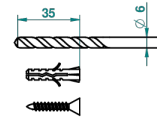

AMBOISE RED JASPER

A1L-508

Robe hook single small

38592

15/06/2010

CHARACTERISTIC

- Amboise Red Jasper
- Robe hook single small

AVAILABLE FINITIONS

Black ceram - D30
Blush PVD - H62
Brass color PVD - H49
Brown bronze color PVD - F33
Chrome polished - A02
Chrome polished / gold polished - G02

Gold color PVD - H52
Gold mat - F07
Gold polished - F01
Graphite PVD - H64
Matt Umber PVD - H67
Matt blush PVD - H60

Matt brass color PVD - H50
Matt brown bronze color PVD - F34
Matt chrome (American satin) - C02
Matt gold color PVD - H53
Matt graphite PVD - H65
Matt nickel (American satin) - C01

Matt nickel color PVD - H56
Nickel antique / Sovereign - H28
Nickel color PVD - H55
Nickel polished - B01
Soft gold - F30
Soft matt gold - F31

Umber PVD - H66