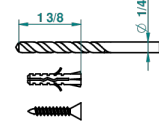

AMBOISE RED JASPER

A1L-508

Robe hook single small

38592

15/06/2010

CHARACTERISTIC

- Amboise Red Jasper
- Robe hook single small

AVAILABLE FINITIONS

Black ceram - D30
Blush PVD - H62
Brass color PVD - H49
Brown bronze color PVD - F33
Chrome polished - A02
Chrome polished / gold polished - G02

Gold color PVD - H52
Gold mat - F07
Gold polished - F01
Graphite PVD - H64
Matt Umber PVD - H67
Matt blush PVD - H60

Matt brass color PVD - H50
Matt brown bronze color PVD - F34
Matt chrome (American satin) - C02
Matt gold color PVD - H53
Matt graphite PVD - H65
Matt nickel (American satin) - C01

Matt nickel color PVD - H56
Nickel antique / Sovereign - H28
Nickel color PVD - H55
Nickel polished - B01
Soft gold - F30
Soft matt gold - F31

Umber PVD - H66