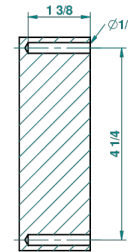

AMBOISE RED JASPER

A1L-508

Robe hook single small

38592

15/06/2010

CHARACTERISTIC

- Amboise Red Jasper
- Robe hook single small

AVAILABLE FINITIONS

Black ceram - D30
Blush PVD - H62
Brass color PVD - H49
Brown bronze color PVD - F33
Chrome polished - A02
Chrome polished / gold polished - G02

Gold color PVD - H52
Gold mat - F07
Gold polished - F01
Graphite PVD - H64
Matt Umber PVD - H67
Matt blush PVD - H60

Matt brass color PVD - H50
Matt brown bronze color PVD - F34
Matt chrome (American satin) - C02
Matt gold color PVD - H53
Matt graphite PVD - H65
Matt nickel (American satin) - C01

Matt nickel color PVD - H56
Nickel antique / Sovereign - H28
Nickel color PVD - H55
Nickel polished - B01
Soft gold - F30
Soft matt gold - F31

Umber PVD - H66