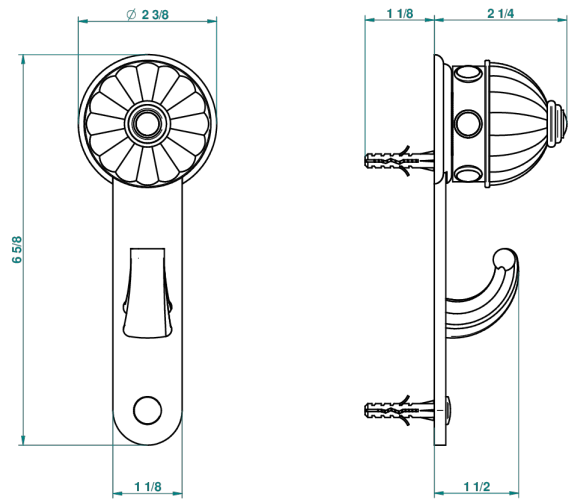

AMBOISE RED JASPER

A1L-508

Robe hook single small

38592

15/06/2010

CHARACTERISTIC

- Amboise Red Jasper
- Robe hook single small

AVAILABLE FINITIONS

Black ceram - D30
Blush PVD - H62
Brass color PVD - H49
Brown bronze color PVD - F33
Chrome polished - A02
Chrome polished / gold polished - G02

Gold color PVD - H52
Gold mat - F07
Gold polished - F01
Graphite PVD - H64
Matt Umber PVD - H67
Matt blush PVD - H60

Matt brass color PVD - H50
Matt brown bronze color PVD - F34
Matt chrome (American satin) - C02
Matt gold color PVD - H53
Matt graphite PVD - H65
Matt nickel (American satin) - C01

Matt nickel color PVD - H56
Nickel antique / Sovereign - H28
Nickel color PVD - H55
Nickel polished - B01
Soft gold - F30
Soft matt gold - F31

Umber PVD - H66