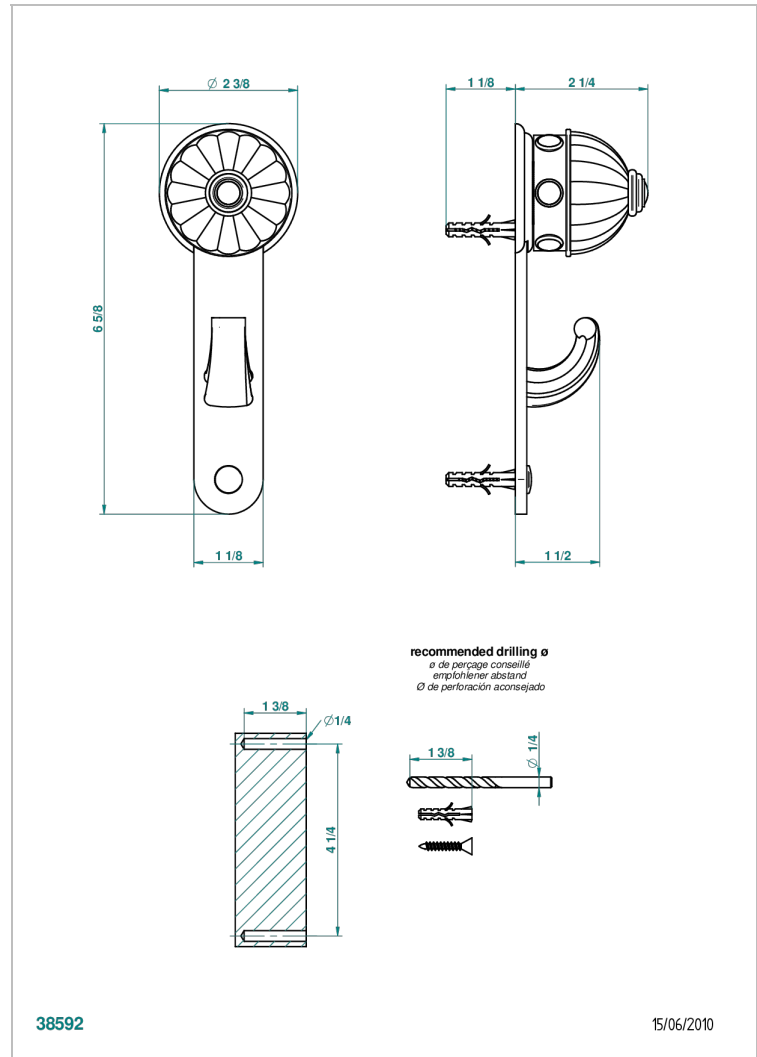

AMBOISE RED JASPER

A1L-508

Single robe hook

CHARACTERISTIC

- Amboise Red Jasper
- Single robe hook

AVAILABLE FINITIONS

Antique nickel - H28
 Black ceram - D30
 Blush PVD - H62
 Brass color PVD - H49
 Brown bronze color PVD - F33
 Gold color PVD - H52