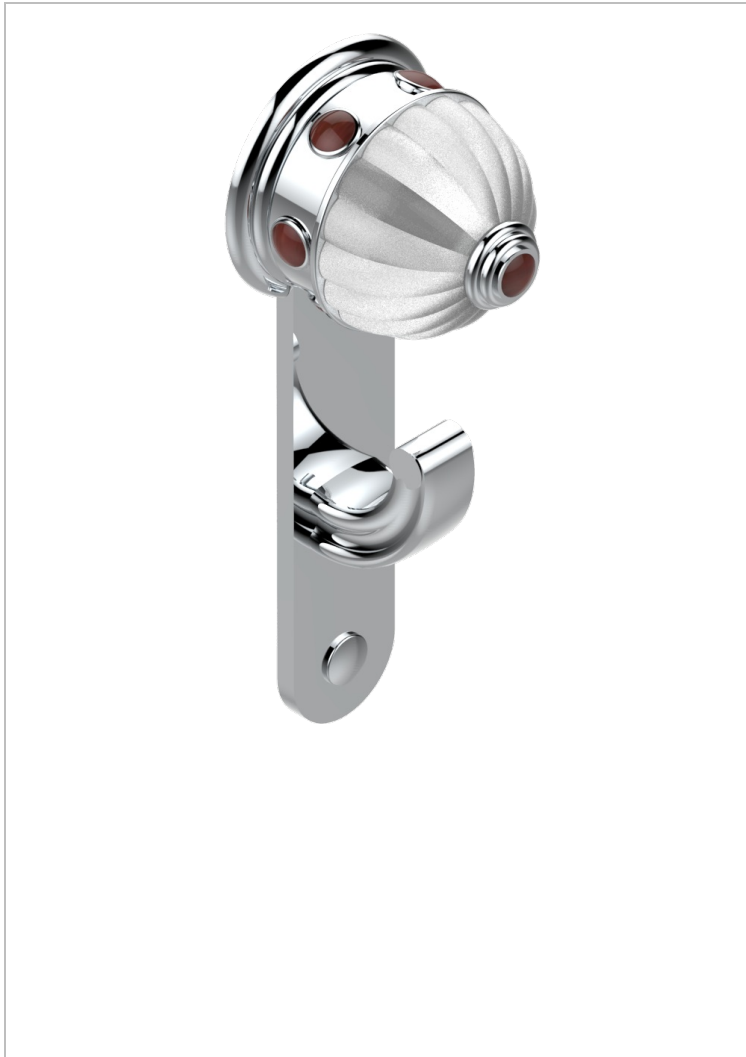

AMBOISE RED JASPER

A1L-508

Single robe hook

CHARACTERISTIC

- Amboise Red Jasper
- Single robe hook

AVAILABLE FINITIONS

Antique nickel - H28
 Black ceram - D30
 Blush PVD - H62
 Brass color PVD - H49
 Brown bronze color PVD - F33
 Gold color PVD - H52

Graphite PVD - H64
 Matt Umber PVD - H67
 Matt blush PVD - H60
 Matt brass color PVD - H50
 Matt brown bronze color PVD - F34
 Matt chrome - C02

Matt gold - F07
 Matt gold color PVD - H53
 Matt graphite PVD - H65
 Matt nickel (color finish) - C01
 Matt nickel color PVD - H56
 Nickel color PVD - H55

Polished chrome (color finish) - A02
 Polished chrome / Polished gold (color finish) - G02
 Polished gold (color finish) - F01
 Polished nickel - B01
 Soft gold - F30
 Soft matt gold - F31
 Umber PVD - H66