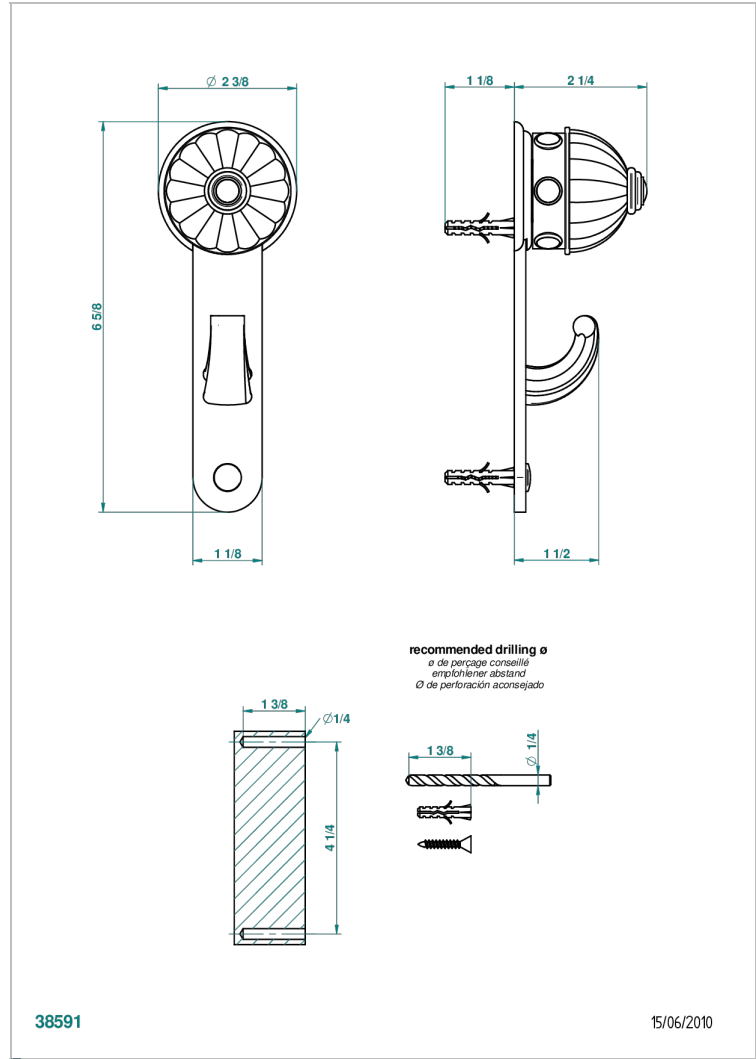

# CHEVERNY LAPIS LAZULI

A1T-508

Single robe hook

## CHARACTERISTIC

- Cheverny Lapis Lazuli
- Single robe hook