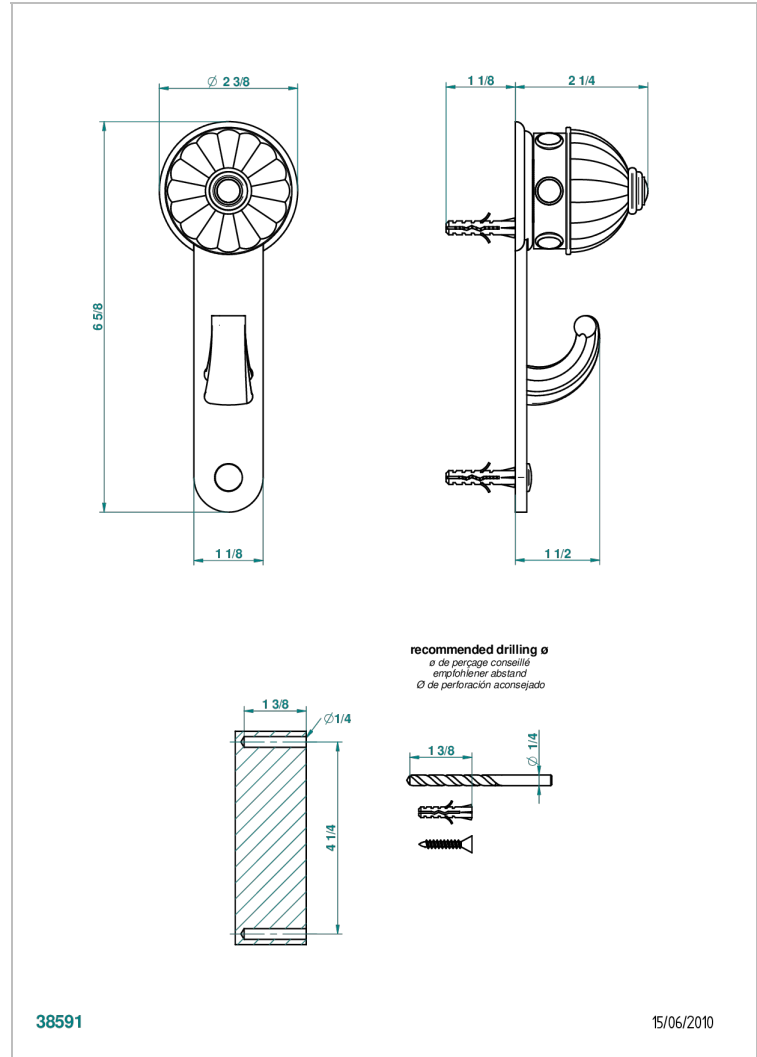

AMBOISE LAPIS LAZULI

A1K-508

Robe hook single small

CHARACTERISTIC

- Amboise Lapis Lazuli
- Robe hook single small

AVAILABLE FINITIONS

Black ceram - D30
 Blush PVD - H62
 Brass color PVD - H49
 Brown bronze color PVD - F33
 Chrome polished - A02
 Chrome polished / gold polished - G02

Matt nickel color PVD - H56
 Nickel antique / Sovereign - H28
 Nickel color PVD - H55
 Nickel polished - B01
 Soft gold - F30
 Soft matt gold - F31

Umber PVD - H66