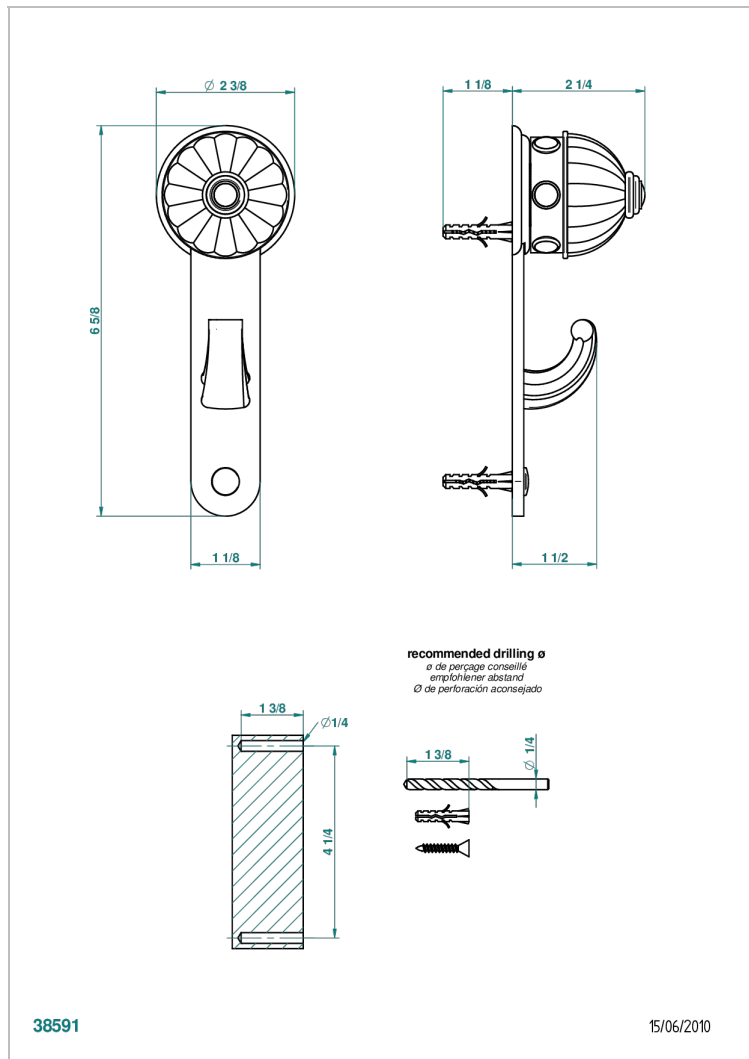

AMBOISE LAPIS LAZULI

A1K-508

Single robe hook

CHARACTERISTIC

- Amboise Lapis Lazuli
- Single robe hook

AVAILABLE FINITIONS

Antique nickel - H28
 Black ceram - D30
 Blush PVD - H62
 Brass color PVD - H49
 Brown bronze color PVD - F33
 Gold color PVD - H52