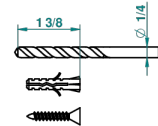

PANTHERE BLACK CRYSTAL

A2K-508

Robe hook single small

THG
PARIS

38589

15/06/2010

CHARACTERISTIC

- Panthère Black crystal
- Robe hook single small

AVAILABLE FINITIONS

Black ceram - D30
Blush PVD - H62
Brass color PVD - H49
Brown bronze color PVD - F33
Chrome polished - A02
Chrome polished / gold polished - G02

Copper antique matt, coated - H07
Gold color PVD - H52
Gold mat - F07
Gold polished - F01
Graphite PVD - H64
Light coated bronze - D01

Matt Umber PVD - H67
Matt blush PVD - H60
Matt brass color PVD - H50
Matt brown bronze color PVD - F34
Matt chrome (American satin) - C02
Matt gold color PVD - H53

Matt graphite PVD - H65
Matt nickel (American satin) - C01
Matt nickel color PVD - H56
Nickel antique / Sovereign - H28
Nickel color PVD - H55
Nickel polished - B01

Soft gold - F30
Soft matt gold - F31
Umber PVD - H66