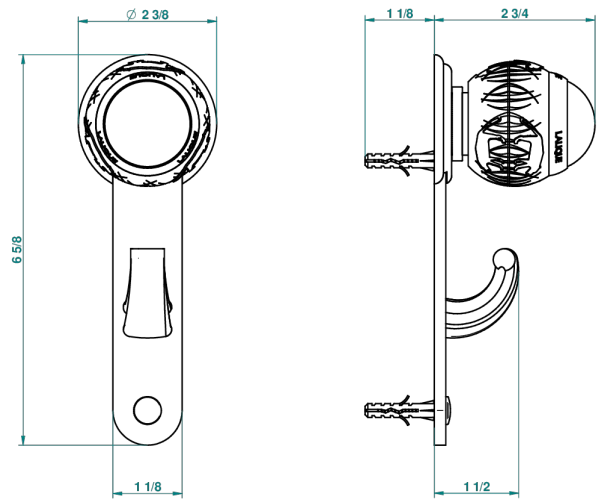

PANTHERE BLACK CRYSTAL

A2K-508

Robe hook single small

THG
PARIS

38589

15/06/2010

CHARACTERISTIC

- Panthère Black crystal
- Robe hook single small

AVAILABLE FINITIONS

Black ceram - D30
Blush PVD - H62
Brass color PVD - H49
Brown bronze color PVD - F33
Chrome polished - A02
Chrome polished / gold polished - G02

Copper antique matt, coated - H07
Gold color PVD - H52
Gold mat - F07
Gold polished - F01
Graphite PVD - H64
Light coated bronze - D01

Matt Umber PVD - H67
Matt blush PVD - H60
Matt brass color PVD - H50
Matt brown bronze color PVD - F34
Matt chrome (American satin) - C02
Matt gold color PVD - H53

Matt graphite PVD - H65
Matt nickel (American satin) - C01
Matt nickel color PVD - H56
Nickel antique / Sovereign - H28
Nickel color PVD - H55
Nickel polished - B01

Soft gold - F30
Soft matt gold - F31
Umber PVD - H66