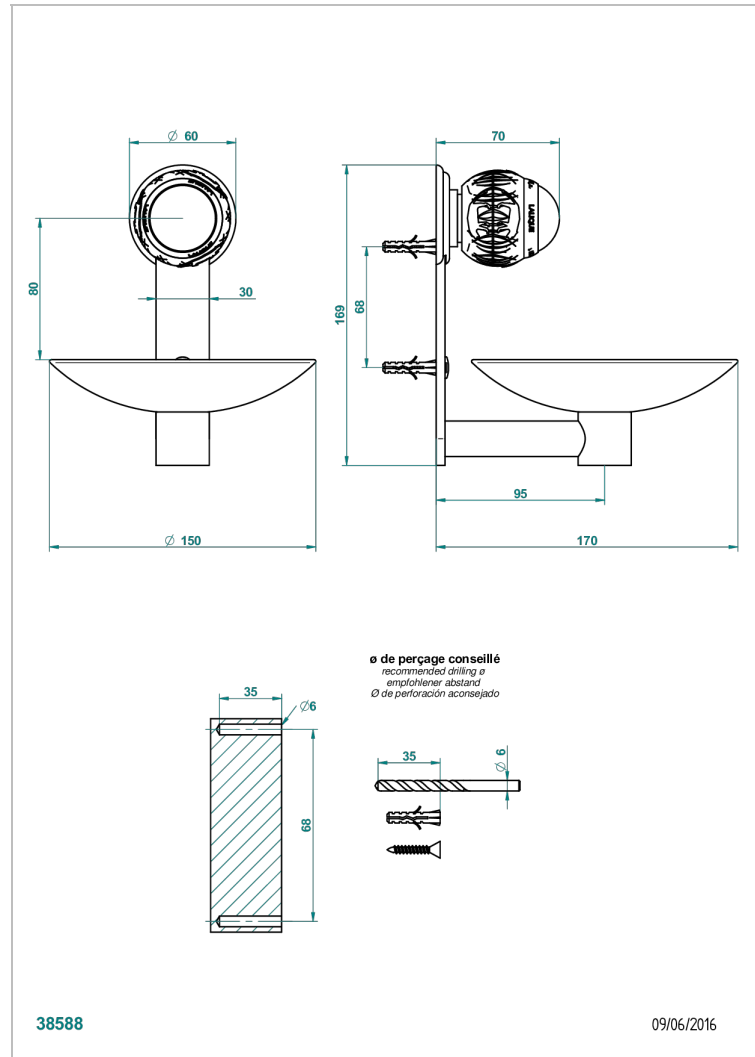

PANTHERE BLACK CRYSTAL

A2K-546GM

Soap dish, wall mounted, 6" diameter

38588

09/06/2016

CHARACTERISTIC

- Panthère Black crystal
- Soap dish, wall mounted, 6" diameter

AVAILABLE FINITIONS