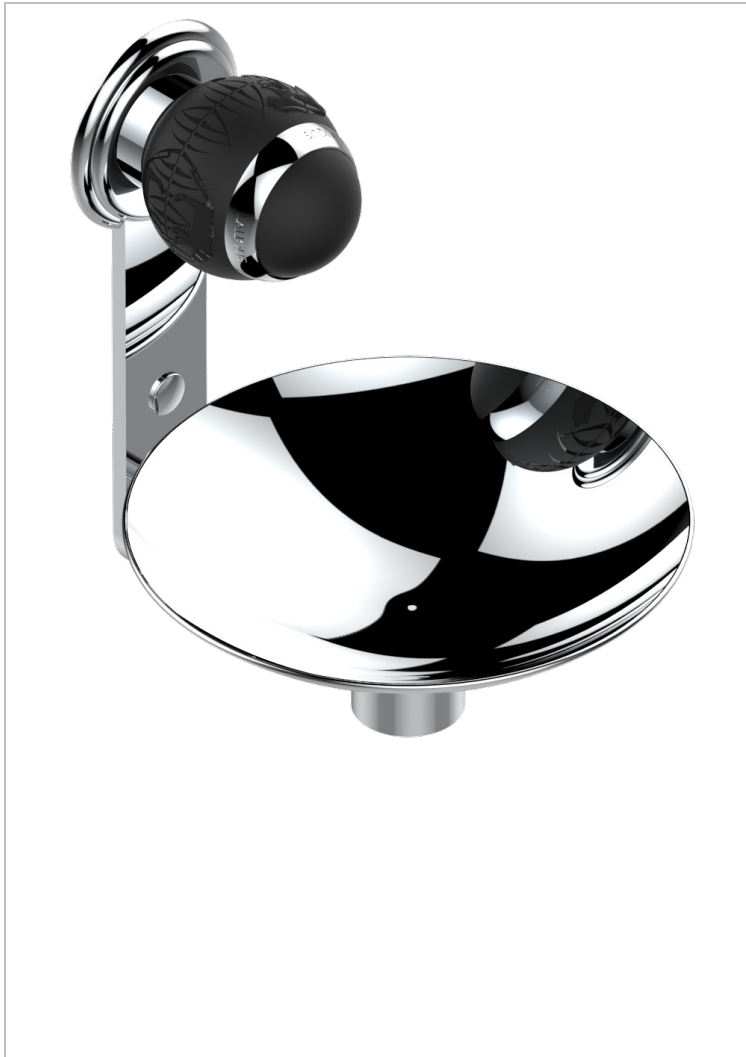

PANTHERE BLACK CRYSTAL

A2K-546GM

Soap dish, wall mounted, 6" diameter

38588

09/06/2016

CHARACTERISTIC

- Panthère Black crystal
- Soap dish, wall mounted, 6" diameter

AVAILABLE FINITIONS

Black ceram - D30
Blush PVD - H62
Brass color PVD - H49
Brown bronze color PVD - F33
Chrome polished - A02
Chrome polished / gold polished - G02

Copper antique matt, coated - H07
Gold color PVD - H52
Gold mat - F07
Gold polished - F01
Graphite PVD - H64
Light coated bronze - D01

Matt Umber PVD - H67
Matt blush PVD - H60
Matt brass color PVD - H50
Matt brown bronze color PVD - F34
Matt chrome (American satin) - C02
Matt gold color PVD - H53

Matt graphite PVD - H65
Matt nickel (American satin) - C01
Matt nickel color PVD - H56
Nickel antique / Sovereign - H28
Nickel color PVD - H55
Nickel polished - B01

Soft gold - F30
Soft matt gold - F31
Umber PVD - H66