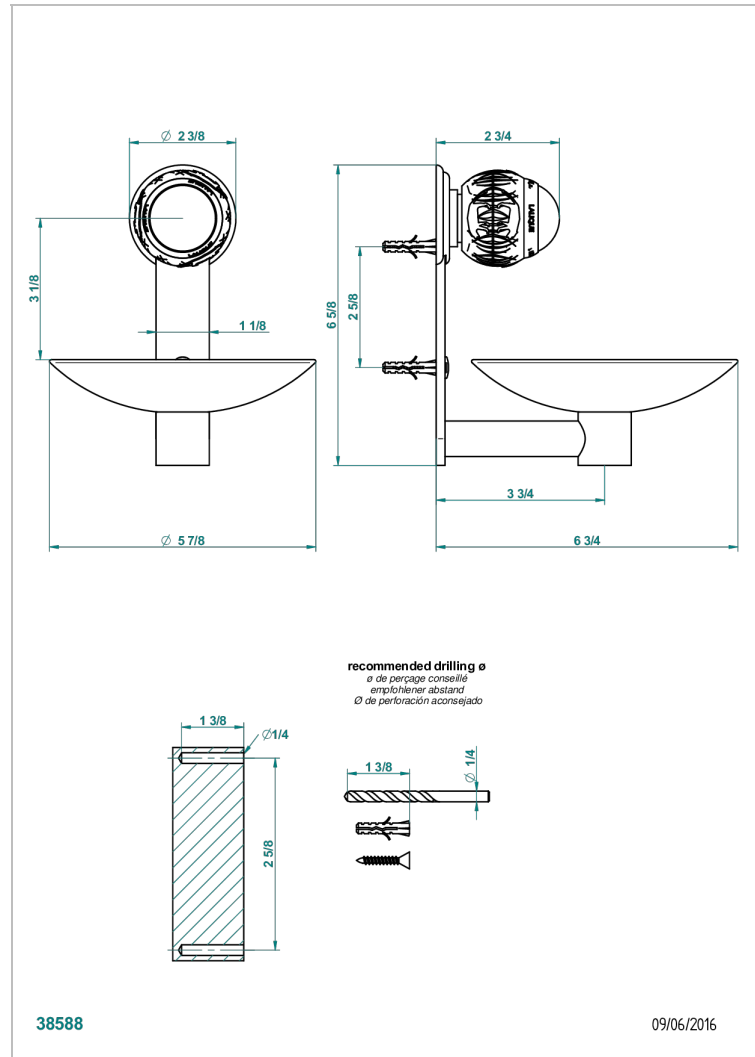

# PANTHERE BLACK CRYSTAL

A2K-546GM

Soap dish, wall mounted, 6" diameter

## CHARACTERISTIC

- Panthère Black crystal
- Soap dish, wall mounted, 6" diameter