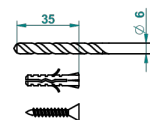

PANTHERE CLEAR CRYSTAL

A2H-508

Robe hook single small

38584

13/07/2016

CHARACTERISTIC

- Panthère Clear crystal
- Robe hook single small

AVAILABLE FINITIONS

Black ceram - D30
Blush PVD - H62
Brass color PVD - H49
Brown bronze color PVD - F33
Chrome polished - A02
Chrome polished / gold polished - G02

Copper antique matt, coated - H07
Gold color PVD - H52
Gold mat - F07
Gold polished - F01
Graphite PVD - H64
Light coated bronze - D01

Matt Umber PVD - H67
Matt blush PVD - H60
Matt brass color PVD - H50
Matt brown bronze color PVD - F34
Matt chrome (American satin) - C02
Matt gold color PVD - H53

Matt graphite PVD - H65
Matt nickel (American satin) - C01
Matt nickel color PVD - H56
Nickel antique / Sovereign - H28
Nickel color PVD - H55
Nickel polished - B01

Soft gold - F30
Soft matt gold - F31
Umber PVD - H66