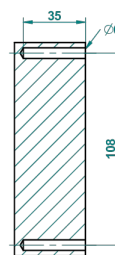

PANTHERE CLEAR CRYSTAL

A2H-508

Robe hook single small

38584

13/07/2016

CHARACTERISTIC

- Panthère Clear crystal
- Robe hook single small

AVAILABLE FINITIONS

Black ceram - D30
Blush PVD - H62
Brass color PVD - H49
Brown bronze color PVD - F33
Chrome polished - A02
Chrome polished / gold polished - G02

Copper antique matt, coated - H07
Gold color PVD - H52
Gold mat - F07
Gold polished - F01
Graphite PVD - H64
Light coated bronze - D01

Matt Umber PVD - H67
Matt blush PVD - H60
Matt brass color PVD - H50
Matt brown bronze color PVD - F34
Matt chrome (American satin) - C02
Matt gold color PVD - H53

Matt graphite PVD - H65
Matt nickel (American satin) - C01
Matt nickel color PVD - H56
Nickel antique / Sovereign - H28
Nickel color PVD - H55
Nickel polished - B01

Soft gold - F30
Soft matt gold - F31
Umber PVD - H66