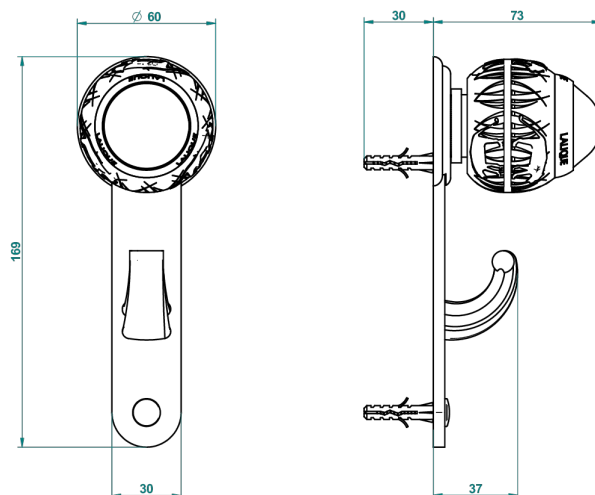

PANTHERE CLEAR CRYSTAL

A2H-508

Robe hook single small

38584

13/07/2016

CHARACTERISTIC

- Panthère Clear crystal
- Robe hook single small

AVAILABLE FINITIONS

Black ceram - D30
Blush PVD - H62
Brass color PVD - H49
Brown bronze color PVD - F33
Chrome polished - A02
Chrome polished / gold polished - G02

Copper antique matt, coated - H07
Gold color PVD - H52
Gold mat - F07
Gold polished - F01
Graphite PVD - H64
Light coated bronze - D01

Matt Umber PVD - H67
Matt blush PVD - H60
Matt brass color PVD - H50
Matt brown bronze color PVD - F34
Matt chrome (American satin) - C02
Matt gold color PVD - H53

Matt graphite PVD - H65
Matt nickel (American satin) - C01
Matt nickel color PVD - H56
Nickel antique / Sovereign - H28
Nickel color PVD - H55
Nickel polished - B01

Soft gold - F30
Soft matt gold - F31
Umber PVD - H66