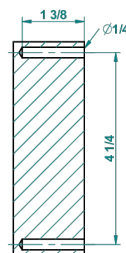

PANTHERE CLEAR CRYSTAL

A2H-508

Robe hook single small

38584

13/07/2016

CHARACTERISTIC

- Panthère Clear crystal
- Robe hook single small

AVAILABLE FINITIONS

Black ceram - D30
Blush PVD - H62
Brass color PVD - H49
Brown bronze color PVD - F33
Chrome polished - A02
Chrome polished / gold polished - G02

Copper antique matt, coated - H07
Gold color PVD - H52
Gold mat - F07
Gold polished - F01
Graphite PVD - H64
Light coated bronze - D01

Matt Umber PVD - H67
Matt blush PVD - H60
Matt brass color PVD - H50
Matt brown bronze color PVD - F34
Matt chrome (American satin) - C02
Matt gold color PVD - H53

Matt graphite PVD - H65
Matt nickel (American satin) - C01
Matt nickel color PVD - H56
Nickel antique / Sovereign - H28
Nickel color PVD - H55
Nickel polished - B01

Soft gold - F30
Soft matt gold - F31
Umber PVD - H66