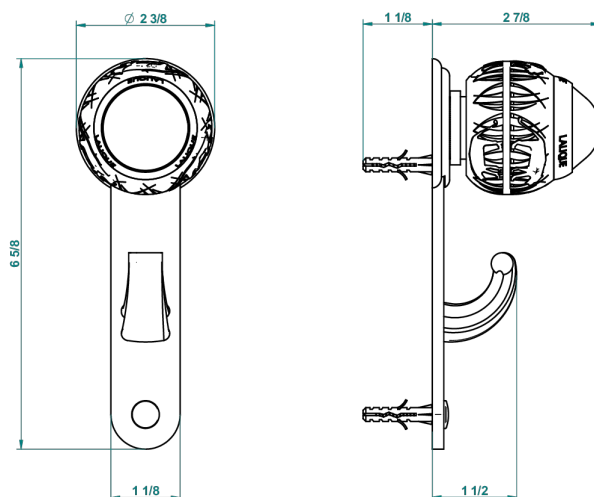

PANTHERE CLEAR CRYSTAL

A2H-508

Robe hook single small

38584

13/07/2016

CHARACTERISTIC

- Panthère Clear crystal
- Robe hook single small

AVAILABLE FINITIONS

Black ceram - D30
Blush PVD - H62
Brass color PVD - H49
Brown bronze color PVD - F33
Chrome polished - A02
Chrome polished / gold polished - G02

Copper antique matt, coated - H07
Gold color PVD - H52
Gold mat - F07
Gold polished - F01
Graphite PVD - H64
Light coated bronze - D01

Matt Umber PVD - H67
Matt blush PVD - H60
Matt brass color PVD - H50
Matt brown bronze color PVD - F34
Matt chrome (American satin) - C02
Matt gold color PVD - H53

Matt graphite PVD - H65
Matt nickel (American satin) - C01
Matt nickel color PVD - H56
Nickel antique / Sovereign - H28
Nickel color PVD - H55
Nickel polished - B01

Soft gold - F30
Soft matt gold - F31
Umber PVD - H66