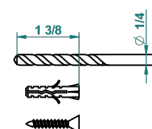

PANTHERE CLEAR CRYSTAL

A2H-508

Robe hook single small

38584

13/07/2016

CHARACTERISTIC

- Panthère Clear crystal
- Robe hook single small

AVAILABLE FINITIONS

Black ceram - D30
Blush PVD - H62
Brass color PVD - H49
Brown bronze color PVD - F33
Chrome polished - A02
Chrome polished / gold polished - G02

Copper antique matt, coated - H07
Gold color PVD - H52
Gold mat - F07
Gold polished - F01
Graphite PVD - H64
Light coated bronze - D01

Matt Umber PVD - H67
Matt blush PVD - H60
Matt brass color PVD - H50
Matt brown bronze color PVD - F34
Matt chrome (American satin) - C02
Matt gold color PVD - H53

Matt graphite PVD - H65
Matt nickel (American satin) - C01
Matt nickel color PVD - H56
Nickel antique / Sovereign - H28
Nickel color PVD - H55
Nickel polished - B01

Soft gold - F30
Soft matt gold - F31
Umber PVD - H66