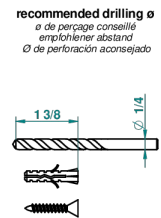

SULLY WHITE ONYX

U1S-508

Robe hook single small

THG®
PARIS

38581

15/06/2010

CHARACTERISTIC

- Sully white onyx
- Robe hook single small

AVAILABLE FINITIONS

Black ceram - D30
Blush PVD - H62
Brass color PVD - H49
Brown bronze color PVD - F33
Chrome polished - A02
Chrome polished / gold polished - G02

Gold color PVD - H52
Gold mat - F07
Gold polished - F01
Graphite PVD - H64
Matt Umber PVD - H67
Matt blush PVD - H60

Matt brass color PVD - H50
Matt brown bronze color PVD - F34
Matt chrome (American satin) - C02
Matt gold color PVD - H53
Matt graphite PVD - H65
Matt nickel (American satin) - C01

Matt nickel color PVD - H56
Nickel antique / Sovereign - H28
Nickel color PVD - H55
Nickel polished - B01
Soft gold - F30
Soft matt gold - F31

Umber PVD - H66