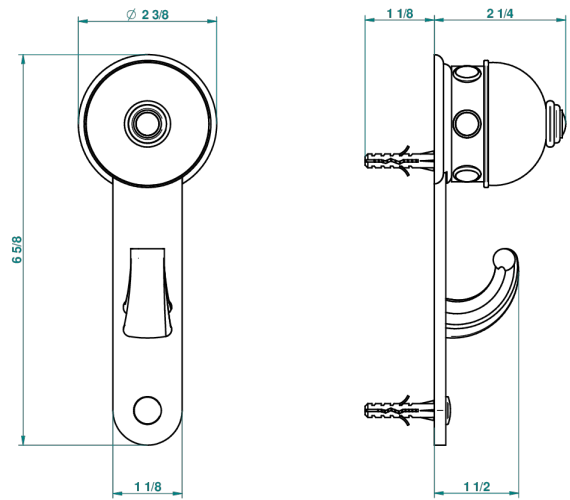

SULLY WHITE ONYX

U1S-508

Robe hook single small

THG®
PARIS

38581

15/06/2010

CHARACTERISTIC

- Sully white onyx
- Robe hook single small

AVAILABLE FINITIONS

Black ceram - D30
Blush PVD - H62
Brass color PVD - H49
Brown bronze color PVD - F33
Chrome polished - A02
Chrome polished / gold polished - G02

Gold color PVD - H52
Gold mat - F07
Gold polished - F01
Graphite PVD - H64
Matt Umber PVD - H67
Matt blush PVD - H60

Matt brass color PVD - H50
Matt brown bronze color PVD - F34
Matt chrome (American satin) - C02
Matt gold color PVD - H53
Matt graphite PVD - H65
Matt nickel (American satin) - C01

Matt nickel color PVD - H56
Nickel antique / Sovereign - H28
Nickel color PVD - H55
Nickel polished - B01
Soft gold - F30
Soft matt gold - F31

Umber PVD - H66