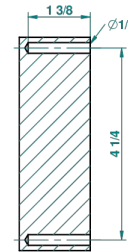

SULLY WHITE ONYX

U1S-508

Robe hook single small

THG®
PARIS

38581

15/06/2010

CHARACTERISTIC

- Sully white onyx
- Robe hook single small

AVAILABLE FINITIONS

Black ceram - D30
Blush PVD - H62
Brass color PVD - H49
Brown bronze color PVD - F33
Chrome polished - A02
Chrome polished / gold polished - G02

Gold color PVD - H52
Gold mat - F07
Gold polished - F01
Graphite PVD - H64
Matt Umber PVD - H67
Matt blush PVD - H60

Matt brass color PVD - H50
Matt brown bronze color PVD - F34
Matt chrome (American satin) - C02
Matt gold color PVD - H53
Matt graphite PVD - H65
Matt nickel (American satin) - C01

Matt nickel color PVD - H56
Nickel antique / Sovereign - H28
Nickel color PVD - H55
Nickel polished - B01
Soft gold - F30
Soft matt gold - F31

Umber PVD - H66