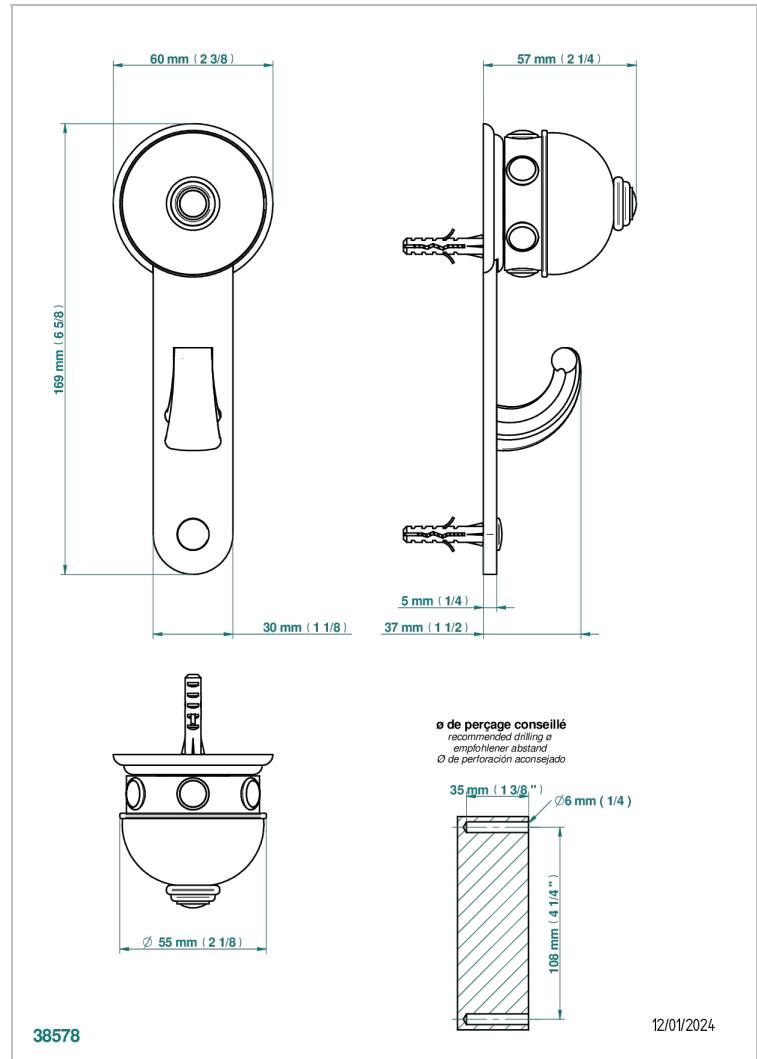

# SULLY LAPIS LAZULI

A1W-508

Robe hook single small

THG<sup>®</sup>  
PARIS

## CHARACTERISTIC

- Sully Lapis Lazuli
- Robe hook single small