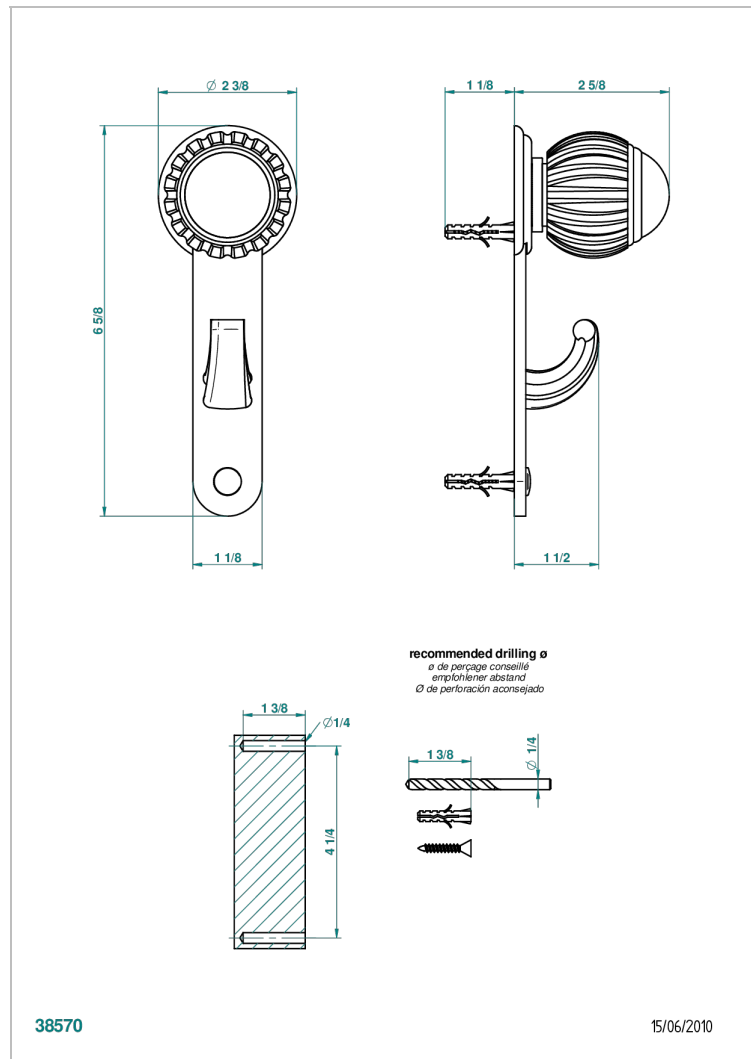

# VOGUE LAPIS LAZULI

A8S-508

Single robe hook

## CHARACTERISTIC

- Vogue Lapis Lazuli
- Single robe hook

## AVAILABLE FINITIONS

Antique nickel - H28  
 Black ceram - D30  
 Blush PVD - H62  
 Brass color PVD - H49  
 Brown bronze color PVD - F33  
 Gold color PVD - H52

Graphite PVD - H64  
 Lacquered light bronze - D01  
 Matt Umber PVD - H67  
 Matt blush PVD - H60  
 Matt brass color PVD - H50  
 Matt brown bronze color PVD - F34