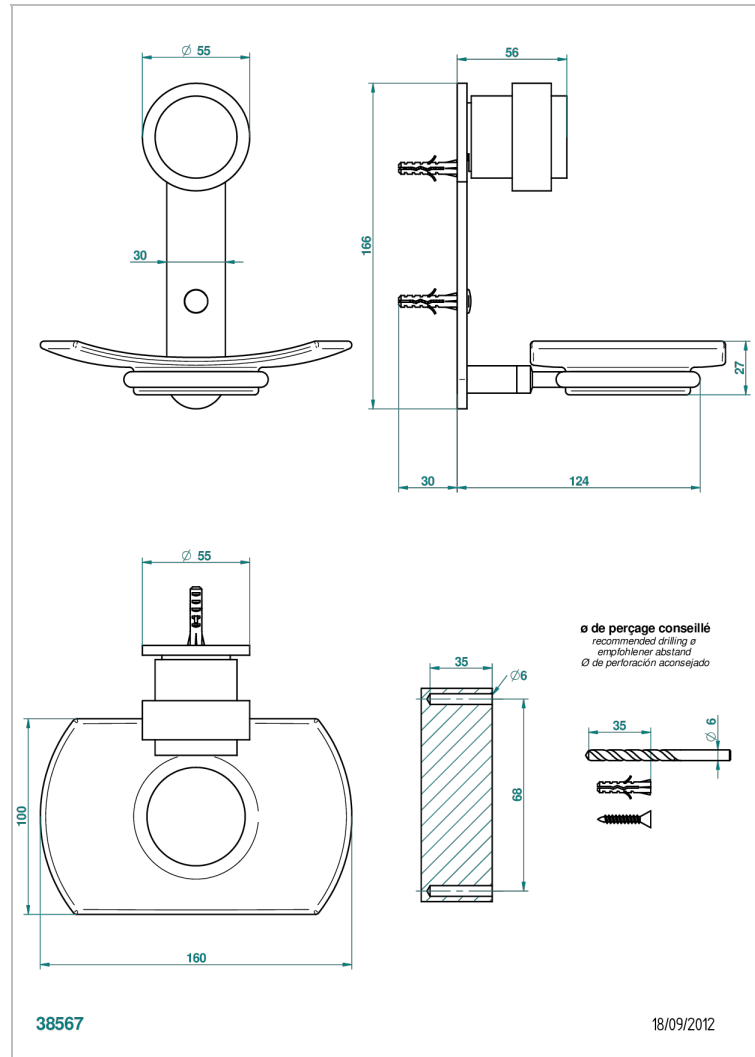

DIPLOMATE SMOOTH RINGS

U4A-500

Glass soap dish, wall mounted

CHARACTERISTIC

- Diplomate Smooth rings
- Glass soap dish, wall mounted

AVAILABLE FINITIONS

Black ceram - D30
Blush PVD - H62
Brass color PVD - H49
Brown bronze color PVD - F33
Chrome polished - A02
Chrome polished / gold polished - G02