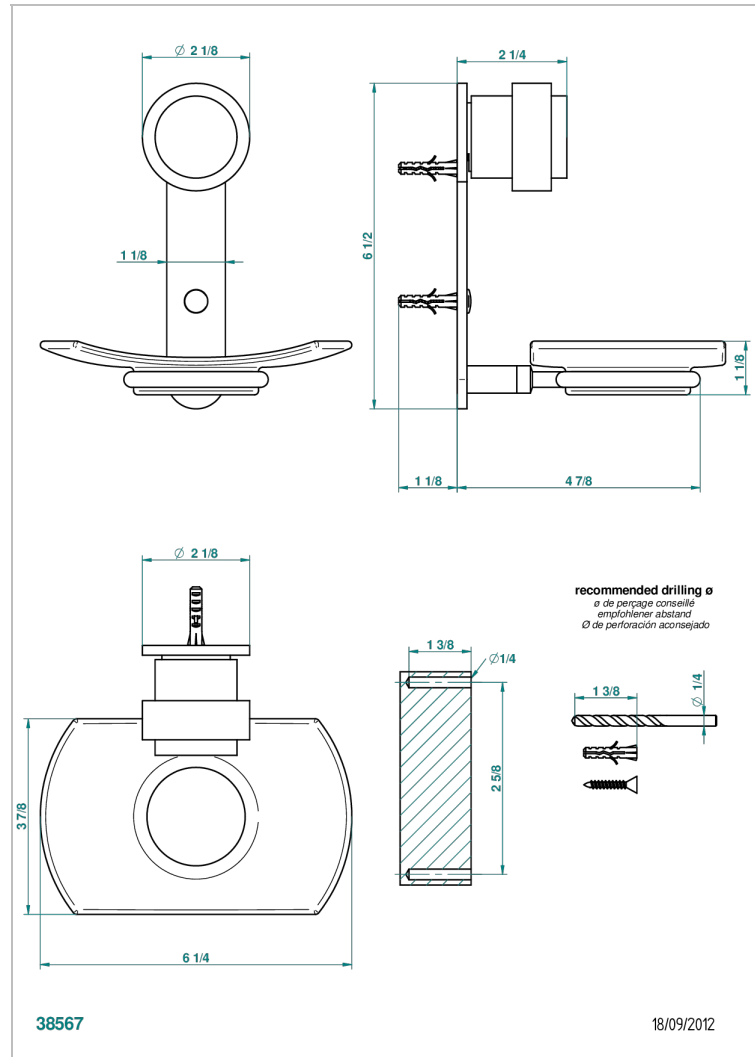

DIPLOMATE SMOOTH RINGS

U4A-500

Glass soap dish, wall mounted

CHARACTERISTIC

- Diplomate Smooth rings
- Glass soap dish, wall mounted

AVAILABLE FINITIONS

Black ceram - D30
 Blush PVD - H62
 Brass color PVD - H49
 Brown bronze color PVD - F33
 Chrome polished - A02
 Chrome polished / gold polished - G02