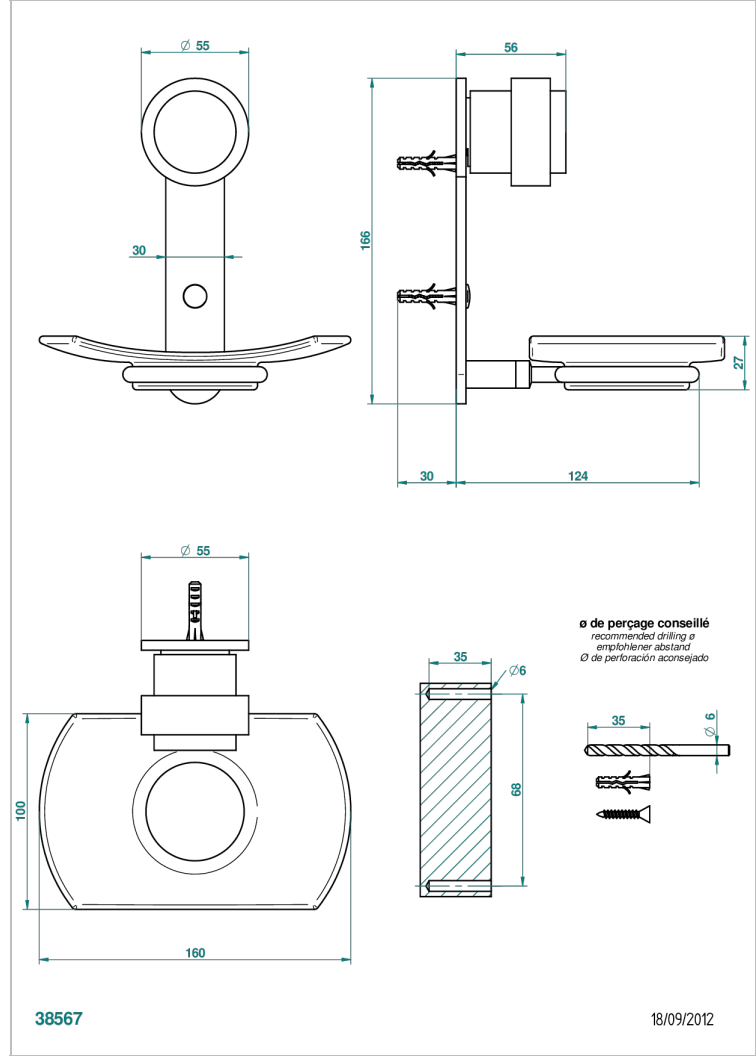

DIPLOMATE SMOOTH RINGS

U4A-500

Wall mounted glass soap dish

THG[®]
PARIS

CHARACTERISTIC

- Diplomate Smooth rings
- Wall mounted glass soap dish

AVAILABLE FINITIONS

Antique nickel - H28
Black ceram - D30
Blush PVD - H62
Brass color PVD - H49
Brown bronze color PVD - F33
Gold color PVD - H52