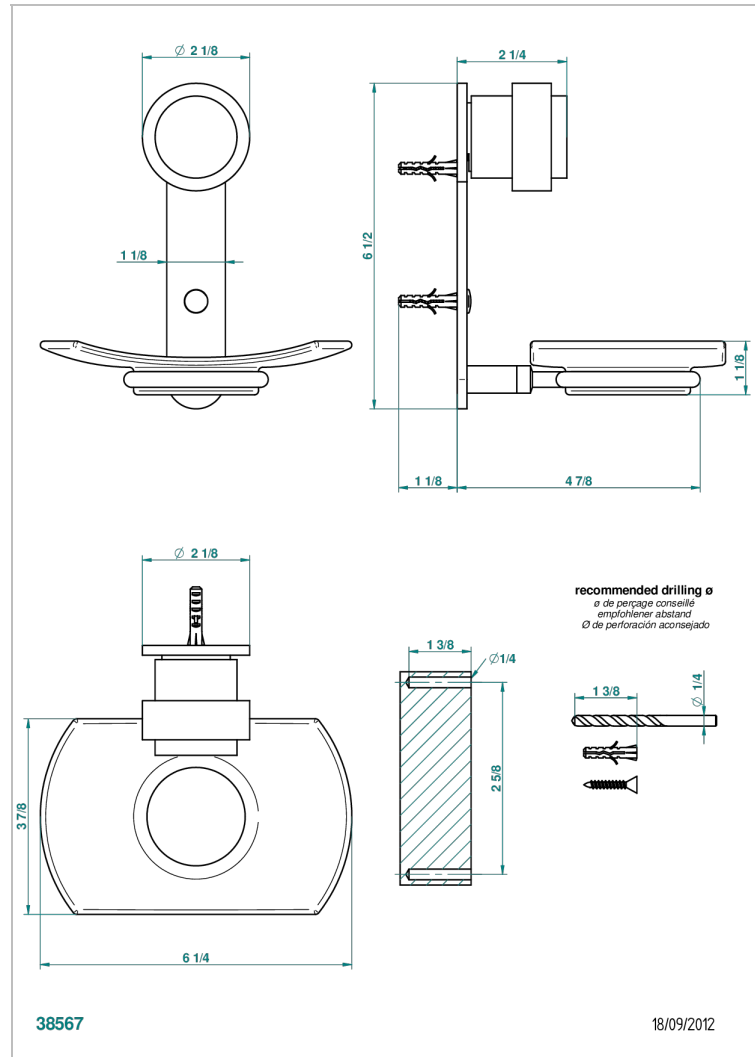

DIPLOMATE SMOOTH RINGS

U4A-500

Wall mounted glass soap dish

CHARACTERISTIC

- Diplomate Smooth rings
- Wall mounted glass soap dish

AVAILABLE FINITIONS

Antique nickel - H28
 Black ceram - D30
 Blush PVD - H62
 Brass color PVD - H49
 Brown bronze color PVD - F33
 Gold color PVD - H52