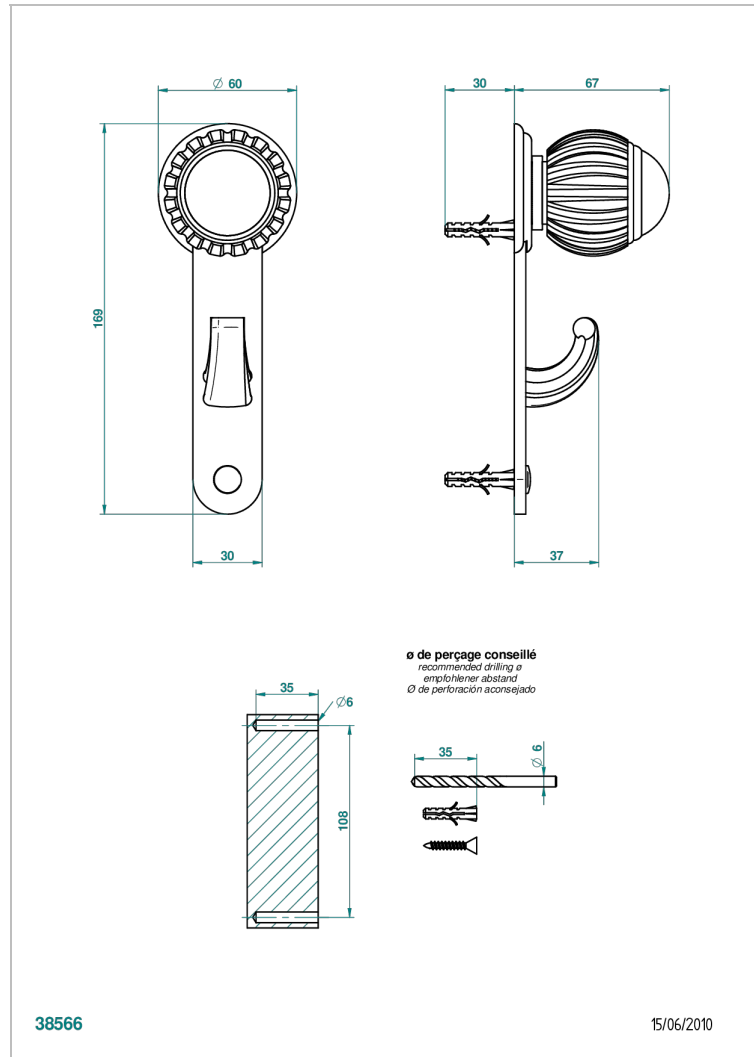

# VOGUE TIGER EYE

A8R-508

Robe hook single small

THG<sup>®</sup>  
PARIS

## CHARACTERISTIC

- Vogue Tiger Eye
- Robe hook single small