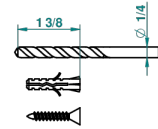

VOGUE TIGER EYE

A8R-508

Robe hook single small

THG
PARIS

38566

15/06/2010

CHARACTERISTIC

- Vogue Tiger Eye
- Robe hook single small

AVAILABLE FINITIONS

Black ceram - D30
Blush PVD - H62
Brass color PVD - H49
Brown bronze color PVD - F33
Chrome polished - A02
Chrome polished / gold polished - G02

Copper antique matt, coated - H07
Gold color PVD - H52
Gold mat - F07
Gold polished - F01
Graphite PVD - H64
Light coated bronze - D01

Matt Umber PVD - H67
Matt blush PVD - H60
Matt brass color PVD - H50
Matt brown bronze color PVD - F34
Matt chrome (American satin) - C02
Matt gold color PVD - H53

Matt graphite PVD - H65
Matt nickel (American satin) - C01
Matt nickel color PVD - H56
Nickel antique / Sovereign - H28
Nickel color PVD - H55
Nickel polished - B01

Soft gold - F30
Soft matt gold - F31
Umber PVD - H66