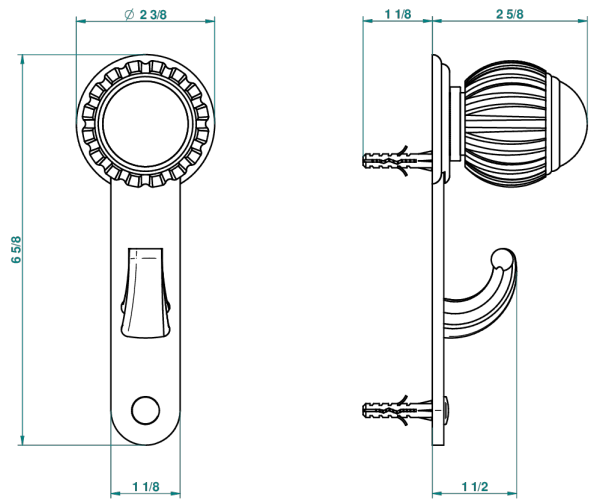

VOGUE TIGER EYE

A8R-508

Robe hook single small

THG
PARIS

38566

15/06/2010

CHARACTERISTIC

- Vogue Tiger Eye
- Robe hook single small

AVAILABLE FINITIONS

Black ceram - D30
Blush PVD - H62
Brass color PVD - H49
Brown bronze color PVD - F33
Chrome polished - A02
Chrome polished / gold polished - G02

Copper antique matt, coated - H07
Gold color PVD - H52
Gold mat - F07
Gold polished - F01
Graphite PVD - H64
Light coated bronze - D01

Matt Umber PVD - H67
Matt blush PVD - H60
Matt brass color PVD - H50
Matt brown bronze color PVD - F34
Matt chrome (American satin) - C02
Matt gold color PVD - H53

Matt graphite PVD - H65
Matt nickel (American satin) - C01
Matt nickel color PVD - H56
Nickel antique / Sovereign - H28
Nickel color PVD - H55
Nickel polished - B01

Soft gold - F30
Soft matt gold - F31
Umber PVD - H66