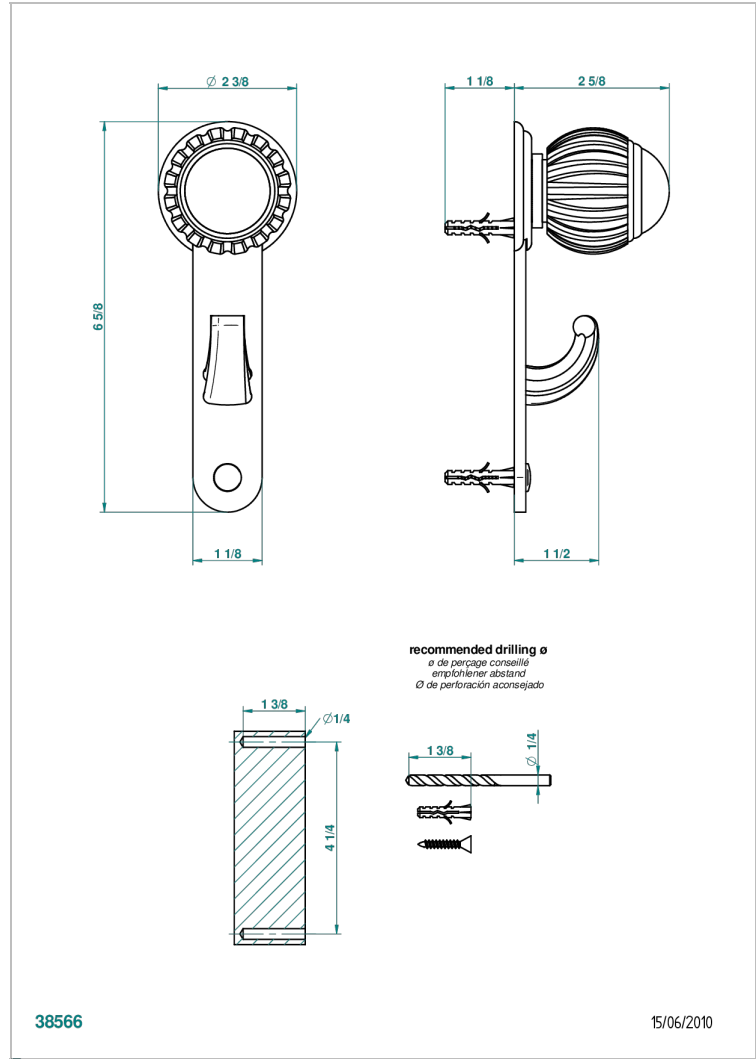

VOGUE TIGER EYE

A8R-508

带衣钩的浴衣架

THG[®]
PARIS

特色

- Vogue Tiger Eye
- 带衣钩的浴衣架

可选饰面

Black ceram - D30
 Blush PVD - H62
 Graphite PVD - H64
 Matt Umber PVD - H67
 Matt blush PVD - H60
 Matt graphite PVD - H65

抛光镍 - B01
 浅金 - F30
 漆面铜 - D01