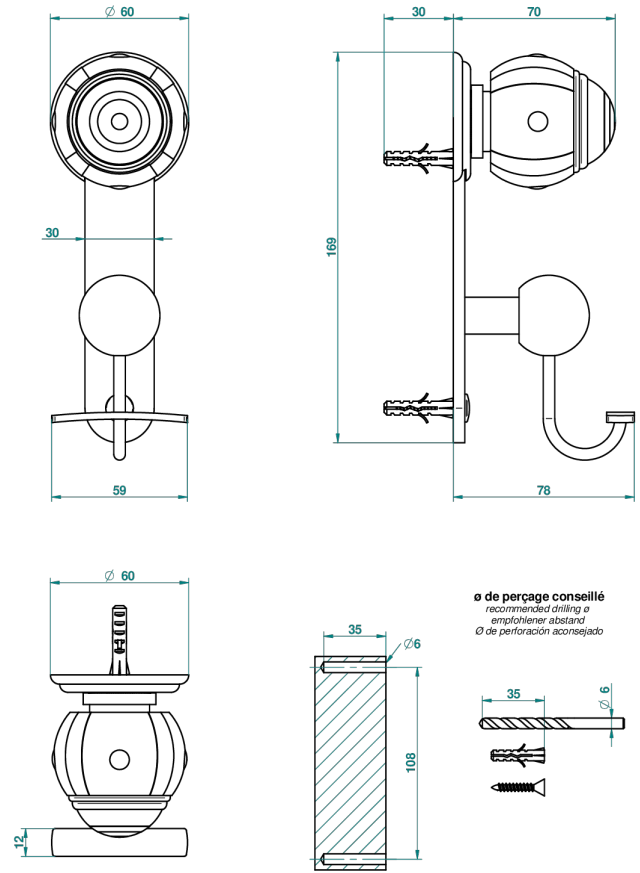

ITHAQUE GOLD DECOR

A7A-510

Robe hook

THG[®]
PARIS

38565

03/12/2012

CHARACTERISTIC

- Ithaque Gold decor
- Robe hook