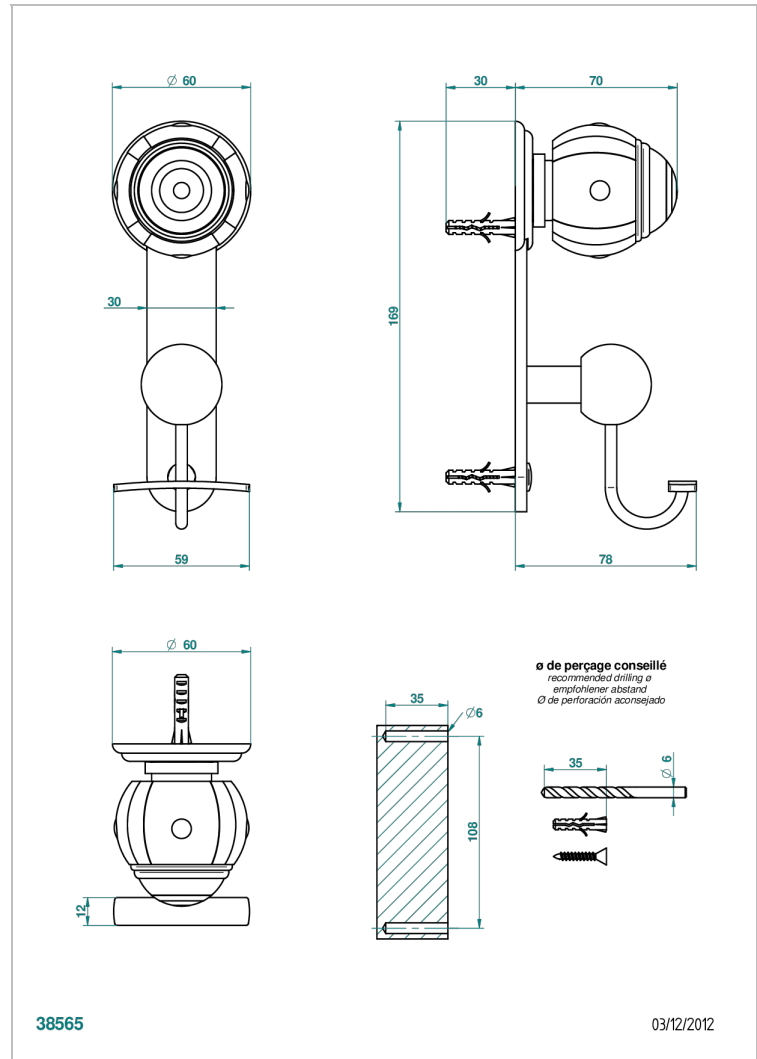

# ITHAQUE GOLD DECOR

A7A-510

Robe hook

THG<sup>®</sup>  
PARIS

## CHARACTERISTIC

- Ithaque Gold decor
- Robe hook