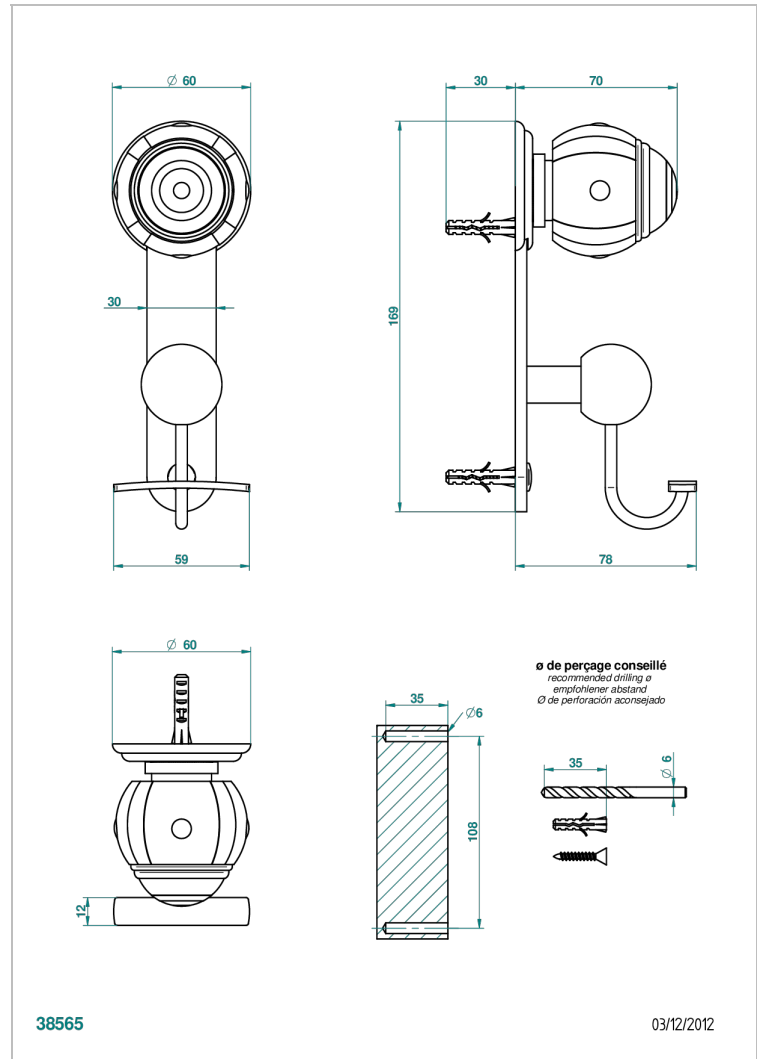

ITHAQUE GOLD DECOR

A7A-510

Robe hook

THG[®]
PARIS

CHARACTERISTIC

- Ithaque Gold decor
- Robe hook

AVAILABLE FINITIONS

Antique nickel - H28
Black ceram - D30
Blush PVD - H62
Brass color PVD - H49
Brown bronze color PVD - F33
Gold color PVD - H52

Nickel color PVD - H55
Polished chrome (color finish) - A02
Polished chrome / Polished gold (color finish) - G02
Polished gold (color finish) - F01
Polished nickel - B01
Soft gold - F30

Soft matt gold - F31
Umber PVD - H66
Varnished matt antique red copper (color finish) - H07