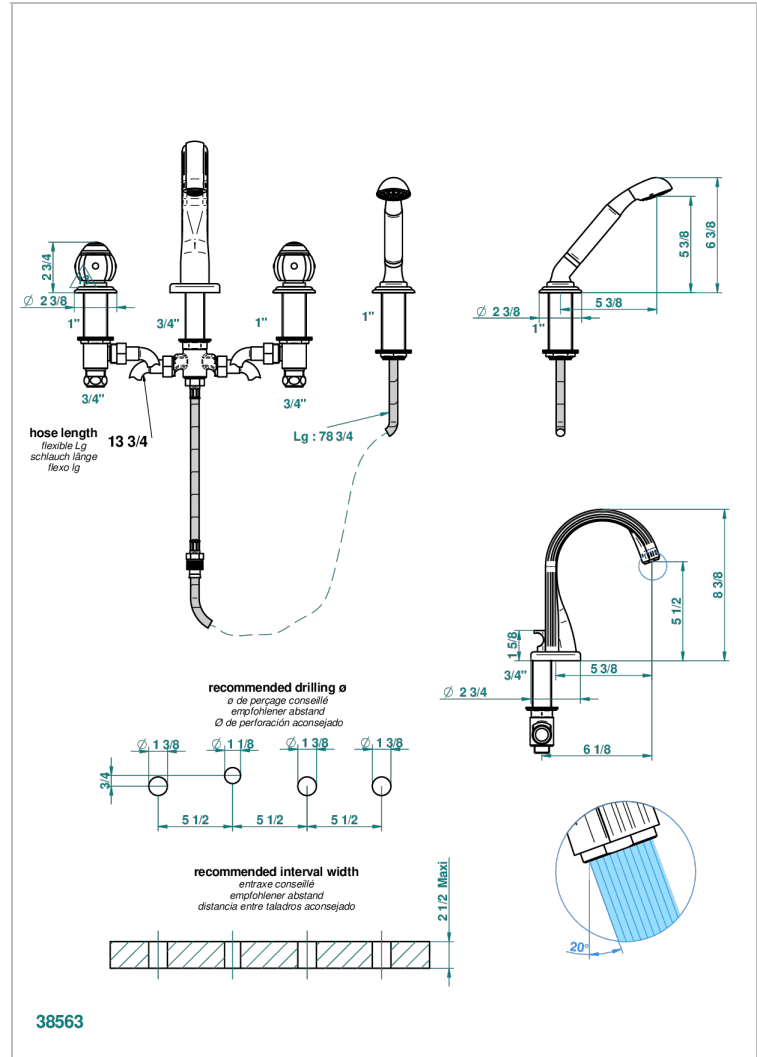

ITHAQUE GOLD DECOR

A7A-112B

Rim mounted 4-hole bath/shower mixer, diverter to normal spout

THG[®]
PARIS

CHARACTERISTIC

- ACS : 18ACCLY473
- DVGW : DW-6501CQ0588
- NF : NF EN 200 - IID/A - Chrome

TECHNICAL SPECS

- Recommandé : 3 bars (max. 5 bars) - Advised : 43,5 psi (max. 72 psi)
- Bec : 44,5 l/min à 3 bars - Douchette : 9,5 l/min à 3 bars
- Spout : 11.78 gpm at 43.5 psi - Handshower : 2.5 gpm at 43.5 psi

STANDARDS

AVAILABLE FINITIONS

Antique nickel - H28
Black ceram - D30
Blush PVD - H62
Brass color PVD - H49
Brown bronze color PVD - F33
Gold color PVD - H52

Graphite PVD - H64
Lacquered light bronze - D01
Matt Umber PVD - H67
Matt blush PVD - H60
Matt brass color PVD - H50
Matt brown bronze color PVD - F34