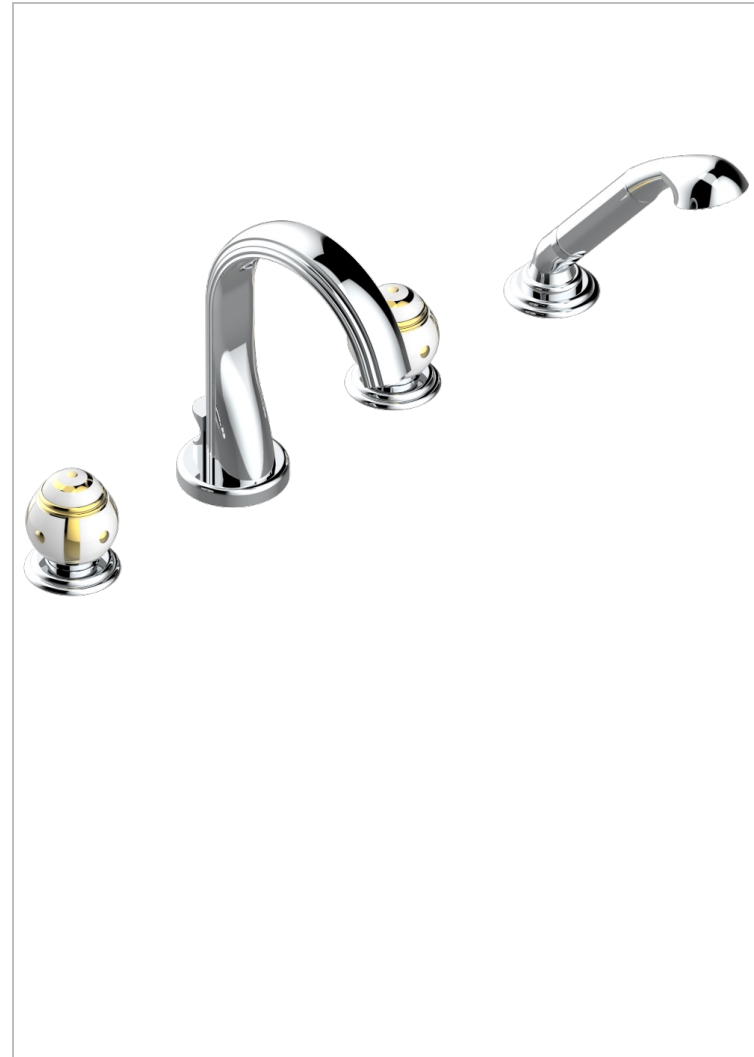

ITHAQUE GOLD DECOR

A7A-112B

Rim mounted 4-hole bath/shower mixer, diverter to normal spout

THG[®]
PARIS

CHARACTERISTIC

- ACS : 18ACCLY473
- DVGW : DW-6501CQ0588
- NF : NF EN 200 - IID/A - Chrome

TECHNICAL SPECS

- Recommandé : 3 bars (max. 5 bars) - Advised : 43,5 psi (max. 72 psi)
- Bec : 44,5 l/min à 3 bars - Douchette : 9,5 l/min à 3 bars
- Spout : 11.78 gpm at 43.5 psi - Handshower : 2.5 gpm at 43.5 psi

STANDARDS

AVAILABLE FINITIONS

Antique nickel - H28
Black ceram - D30
Blush PVD - H62
Brass color PVD - H49
Brown bronze color PVD - F33
Gold color PVD - H52

Graphite PVD - H64
Lacquered light bronze - D01
Matt Umber PVD - H67
Matt blush PVD - H60
Matt brass color PVD - H50
Matt brown bronze color PVD - F34