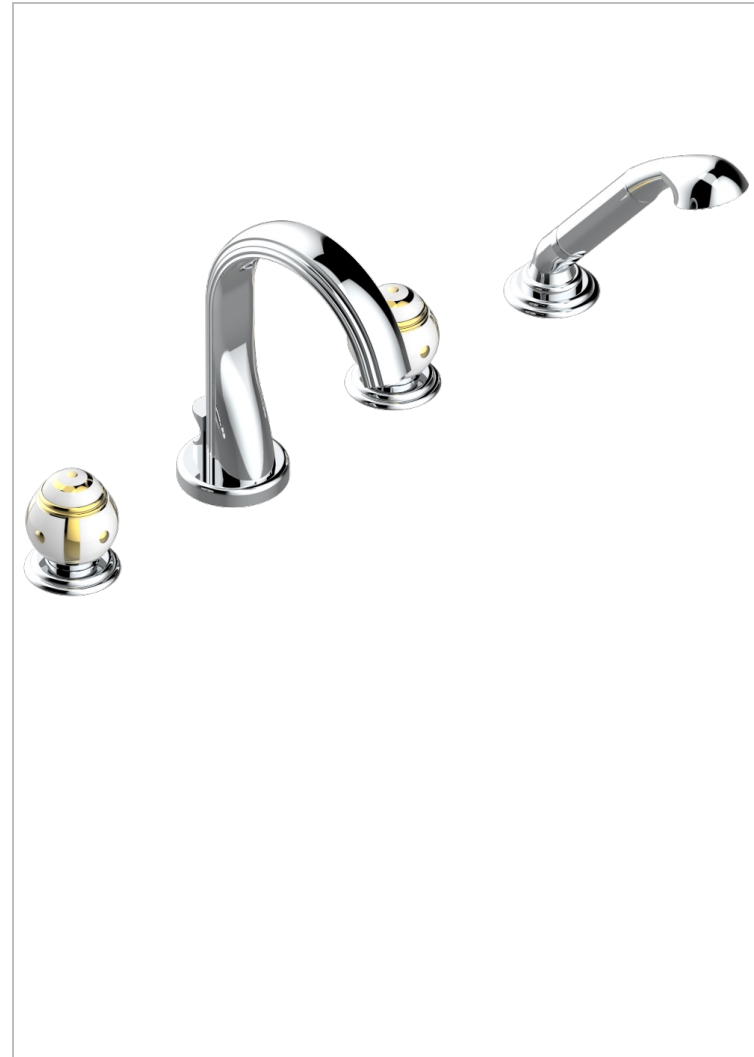

# ITHAQUE GOLD DECOR

A7A-112B

Rim mounted 4-hole bath/shower mixer, diverter to normal spout

THG<sup>®</sup>  
PARIS

## CHARACTERISTIC

- ACS : 18ACCLY473
- DVGW : DW-6501CQ0588
- NF : NF EN 200 - IID/A - Chrome

## TECHNICAL SPECS

- Recommandé : 3 bars (max. 5 bars) - Advised : 43,5 psi (max. 72 psi)
- Bec : 44,5 l/min à 3 bars - Douchette : 9,5 l/min à 3 bars
- Spout : 11.78 gpm at 43.5 psi - Handshower : 2.5 gpm at 43.5 psi

## AVAILABLE FINITIONS

Antique nickel - H28  
Black ceram - D30  
Blush PVD - H62  
Brass color PVD - H49  
Brown bronze color PVD - F33  
Gold color PVD - H52

Graphite PVD - H64  
Lacquered light bronze - D01  
Matt Umber PVD - H67  
Matt blush PVD - H60  
Matt brass color PVD - H50  
Matt brown bronze color PVD - F34