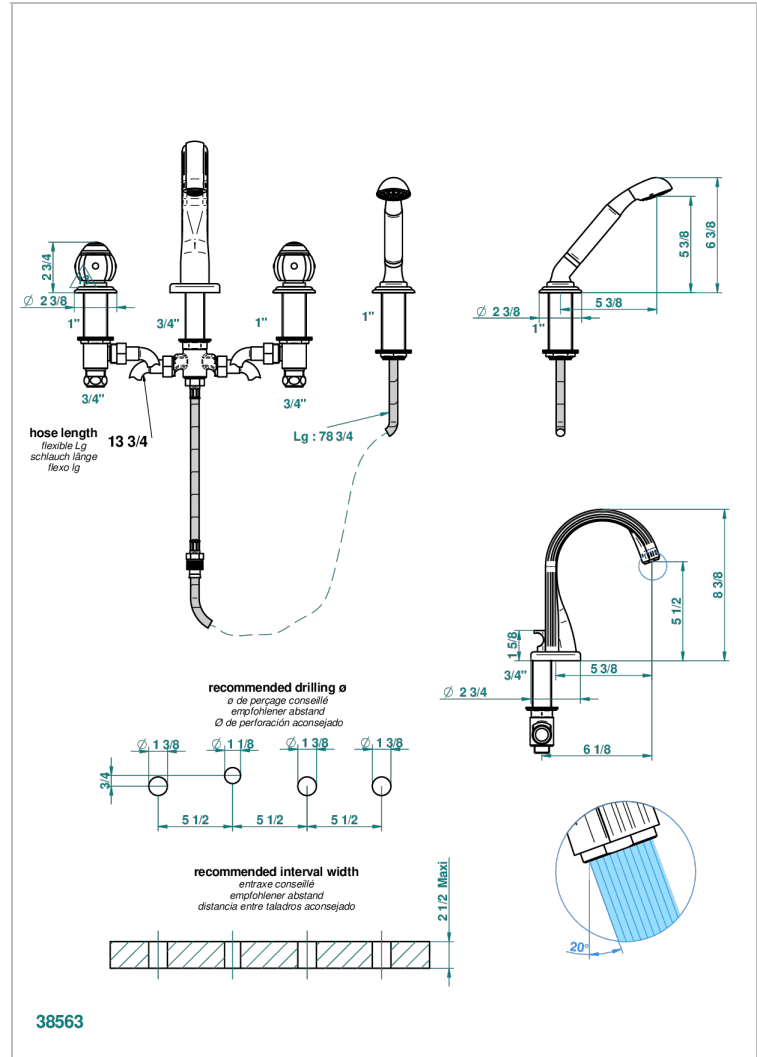

# ITHAQUE GOLD DECOR

A7A-112B

Rim mounted 4-hole bath/shower mixer, diverter to normal spout

THG<sup>®</sup>  
PARIS

## CHARACTERISTIC

- ACS : 18ACCLY473
- DVGW : DW-6501CQ0588
- NF : NF EN 200 - IID/A - Chrome

## TECHNICAL SPECS

- Recommandé : 3 bars (max. 5 bars) - Advised : 43,5 psi (max. 72 psi)
- Bec : 44,5 l/min à 3 bars - Douchette : 9,5 l/min à 3 bars
- Spout : 11.78 gpm at 43.5 psi - Handshower : 2.5 gpm at 43.5 psi