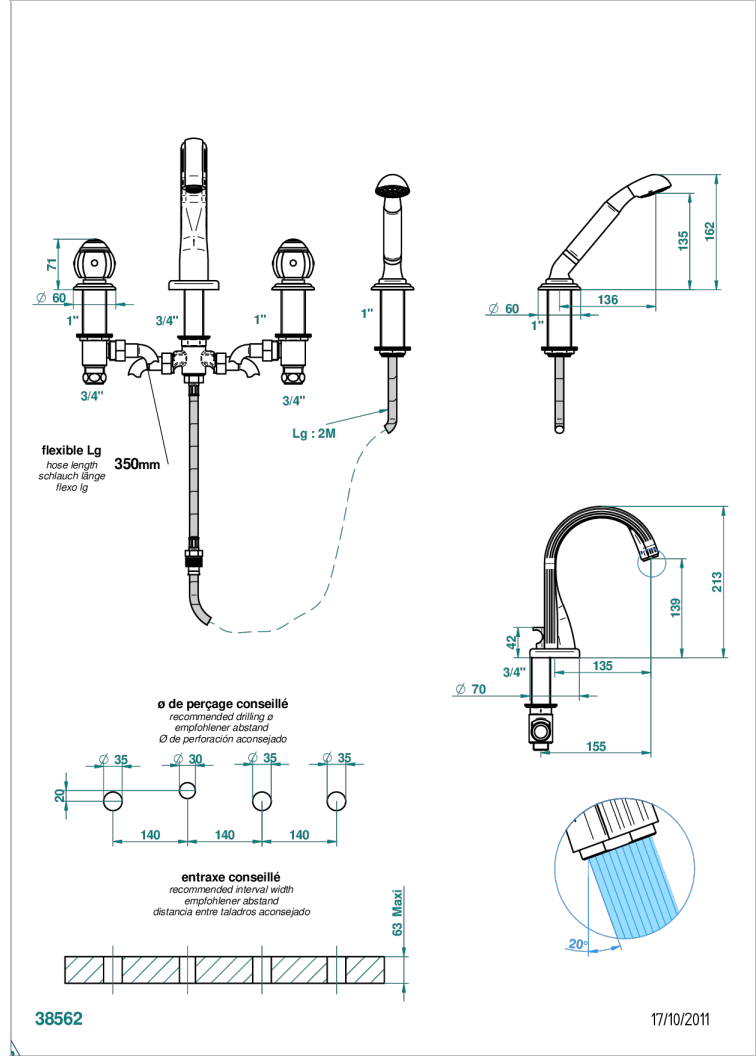

# ITHAQUE PLATINUM DECOR

A7B-112B

Rim mounted 4-hole bath/shower mixer, diverter to normal spout

THG<sup>®</sup>  
PARIS

## CHARACTERISTIC

- ACS : 18ACCLY473
- DVGW : DW-6501CQ0588
- NF : NF EN 200 - IID/A - Chrome

## TECHNICAL SPECS

- Recommandé : 3 bars (max. 5 bars) - Advised : 43,5 psi (max. 72 psi)
- Bec : 44,5 l/min à 3 bars - Douchette : 9,5 l/min à 3 bars
- Spout : 11.78 gpm at 43.5 psi - Handshower : 2.5 gpm at 43.5 psi

## AVAILABLE FINITIONS

- |                              |                                   |                                  |  |  |
|------------------------------|-----------------------------------|----------------------------------|--|--|
| Antique nickel - H28         | Graphite PVD - H64                | Matt chrome - C02                | Nickel color PVD - H55                               | Soft matt gold - F31                                   |
| Black ceram - D30            | Lacquered light bronze - D01      | Matt gold - F07                  | Polished chrome (color finish) - A02                 | Umber PVD - H66  |
| Blush PVD - H62              | Matt Umber PVD - H67              | Matt gold color PVD - H53        | Polished chrome / Polished gold (color finish) - G02 | Varnished matt antique red copper (color finish) - H07 |
| Brass color PVD - H49        | Matt blush PVD - H60              | Matt graphite PVD - H65          | Polished gold (color finish) - F01                   |  |
| Brown bronze color PVD - F33 | Matt brass color PVD - H50        | Matt nickel (color finish) - C01 | Polished nickel - B01                                |  |
| Gold color PVD - H52         | Matt brown bronze color PVD - F34 | Matt nickel color PVD - H56      | Soft gold - F30                                      |  |