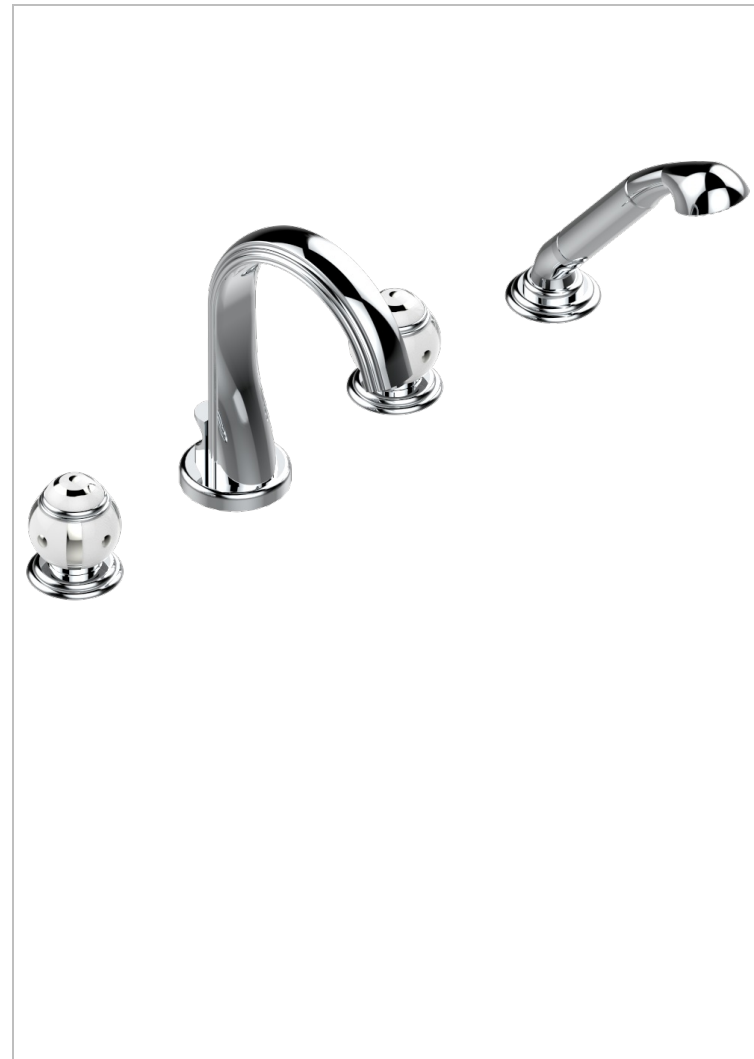

# ITHAQUE PLATINUM DECOR

A7B-112B

Rim mounted 4-hole bath/shower mixer, diverter to normal spout

THG<sup>®</sup>  
PARIS

## CHARACTERISTIC

- ACS : 18ACCLY473
- DVGW : DW-6501CQ0588
- NF : NF EN 200 - IID/A - Chrome

## TECHNICAL SPECS

- Recommandé : 3 bars (max. 5 bars) - Advised : 43,5 psi (max. 72 psi)
- Bec : 44,5 l/min à 3 bars - Douchette : 9,5 l/min à 3 bars
- Spout : 11.78 gpm at 43.5 psi - Handshower : 2.5 gpm at 43.5 psi

## AVAILABLE FINITIONS

Antique nickel - H28  
Black ceram - D30  
Blush PVD - H62  
Brass color PVD - H49  
Brown bronze color PVD - F33  
Gold color PVD - H52

Graphite PVD - H64  
Lacquered light bronze - D01  
Matt Umber PVD - H67  
Matt blush PVD - H60  
Matt brass color PVD - H50  
Matt brown bronze color PVD - F34