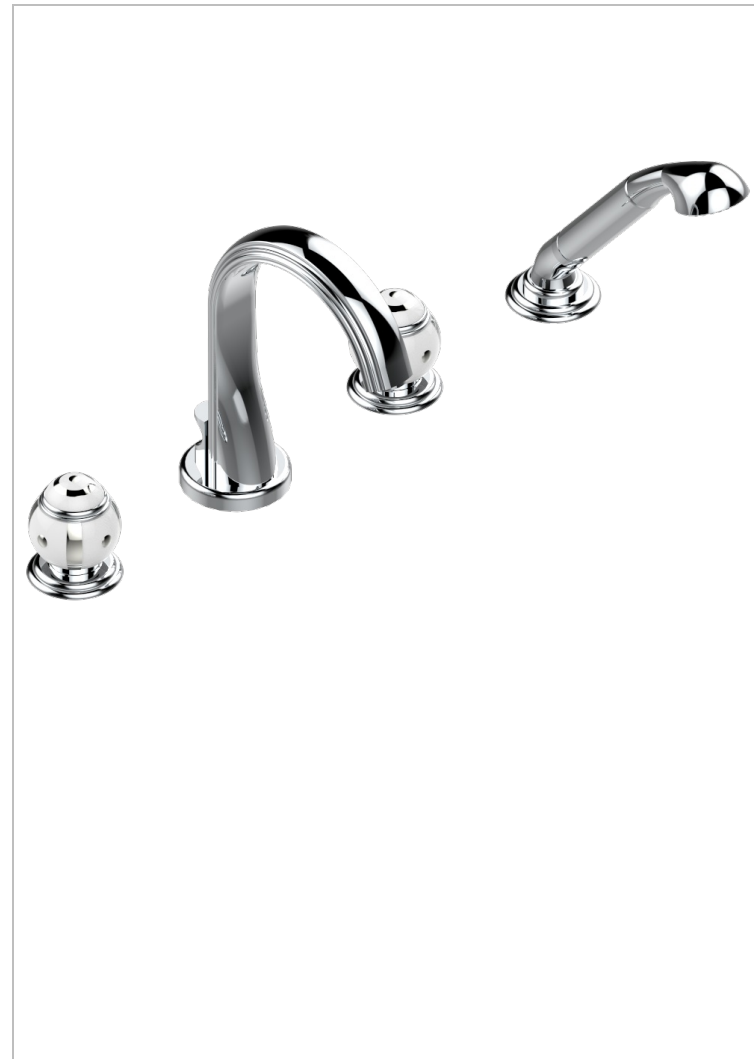

ITHAQUE PLATINUM DECOR

A7B-112B

Rim mounted 4-hole bath/shower mixer, diverter to normal spout

THG[®]
PARIS

CHARACTERISTIC

- ACS : 18ACCLY473
- DVGW : DW-6501CQ0588
- NF : NF EN 200 - IID/A - Chrome

TECHNICAL SPECS

- Recommandé : 3 bars (max. 5 bars) - Advised : 43,5 psi (max. 72 psi)
- Bec : 44,5 l/min à 3 bars - Douchette : 9,5 l/min à 3 bars
- Spout : 11.78 gpm at 43.5 psi - Handshower : 2.5 gpm at 43.5 psi

STANDARDS

AVAILABLE FINITIONS

Antique nickel - H28
Black ceram - D30
Blush PVD - H62
Brass color PVD - H49
Brown bronze color PVD - F33
Gold color PVD - H52

Graphite PVD - H64
Lacquered light bronze - D01
Matt Umber PVD - H67
Matt blush PVD - H60
Matt brass color PVD - H50
Matt brown bronze color PVD - F34