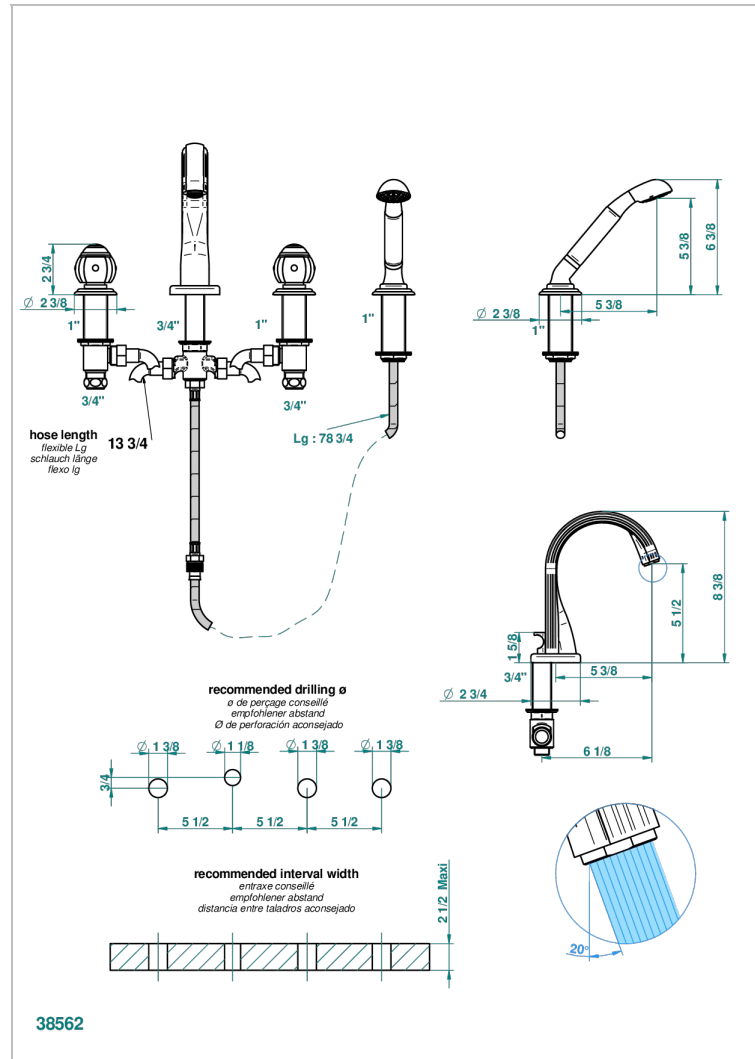

ITHAQUE PLATINUM DECOR

A7B-112B

Rim mounted 4-hole bath/shower mixer, diverter to normal spout

THG[®]
PARIS

CHARACTERISTIC

- ACS : 18ACCLY473
- DVGW : DW-6501CQ0588
- NF : NF EN 200 - IID/A - Chrome

TECHNICAL SPECS

- Recommandé : 3 bars (max. 5 bars) - Advised : 43,5 psi (max. 72 psi)
- Bec : 44,5 l/min à 3 bars - Douchette : 9,5 l/min à 3 bars
- Spout : 11.78 gpm at 43.5 psi - Handshower : 2.5 gpm at 43.5 psi

STANDARDS

AVAILABLE FINITIONS

Antique nickel - H28
Black ceram - D30
Blush PVD - H62
Brass color PVD - H49
Brown bronze color PVD - F33
Gold color PVD - H52

Graphite PVD - H64
Lacquered light bronze - D01
Matt Umber PVD - H67
Matt blush PVD - H60
Matt brass color PVD - H50
Matt brown bronze color PVD - F34