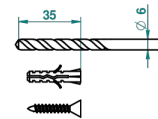

VOGUE MALACHITE

A8M-508

Robe hook single small

THG®
PARIS

38560

15/06/2010

CHARACTERISTIC

- Vogue Malachite
- Robe hook single small

AVAILABLE FINITIONS

Black ceram - D30
Blush PVD - H62
Brass color PVD - H49
Brown bronze color PVD - F33
Chrome polished - A02
Chrome polished / gold polished - G02

Copper antique matt, coated - H07
Gold color PVD - H52
Gold mat - F07
Gold polished - F01
Graphite PVD - H64
Light coated bronze - D01

Matt Umber PVD - H67
Matt blush PVD - H60
Matt brass color PVD - H50
Matt brown bronze color PVD - F34
Matt chrome (American satin) - C02
Matt gold color PVD - H53

Matt graphite PVD - H65
Matt nickel (American satin) - C01
Matt nickel color PVD - H56
Nickel antique / Sovereign - H28
Nickel color PVD - H55
Nickel polished - B01

Soft gold - F30
Soft matt gold - F31
Umber PVD - H66