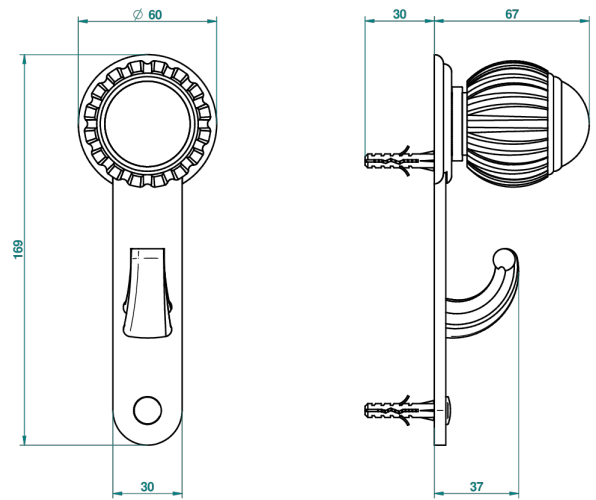

VOGUE MALACHITE

A8M-508

Robe hook single small

THG®
PARIS

38560

15/06/2010

CHARACTERISTIC

- Vogue Malachite
- Robe hook single small

AVAILABLE FINITIONS

Black ceram - D30
Blush PVD - H62
Brass color PVD - H49
Brown bronze color PVD - F33
Chrome polished - A02
Chrome polished / gold polished - G02

Copper antique matt, coated - H07
Gold color PVD - H52
Gold mat - F07
Gold polished - F01
Graphite PVD - H64
Light coated bronze - D01

Matt Umber PVD - H67
Matt blush PVD - H60
Matt brass color PVD - H50
Matt brown bronze color PVD - F34
Matt chrome (American satin) - C02
Matt gold color PVD - H53

Matt graphite PVD - H65
Matt nickel (American satin) - C01
Matt nickel color PVD - H56
Nickel antique / Sovereign - H28
Nickel color PVD - H55
Nickel polished - B01

Soft gold - F30
Soft matt gold - F31
Umber PVD - H66