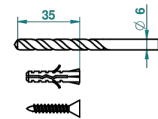

TROCADERO MALACHITE

U7A-508

Robe hook single small

THG
PARIS

38541

14/06/2010

CHARACTERISTIC

- Trocadéro Malachite
- Robe hook single small

AVAILABLE FINITIONS

Black ceram - D30
Blush PVD - H62
Brass color PVD - H49
Brown bronze color PVD - F33
Chrome polished - A02
Chrome polished / gold polished - G02

Gold color PVD - H52
Gold mat - F07
Gold polished - F01
Graphite PVD - H64
Matt Umber PVD - H67
Matt blush PVD - H60

Matt brass color PVD - H50
Matt brown bronze color PVD - F34
Matt chrome (American satin) - C02
Matt gold color PVD - H53
Matt graphite PVD - H65
Matt nickel (American satin) - C01

Matt nickel color PVD - H56
Nickel antique / Sovereign - H28
Nickel color PVD - H55
Nickel polished - B01
Soft gold - F30
Soft matt gold - F31

Umber PVD - H66