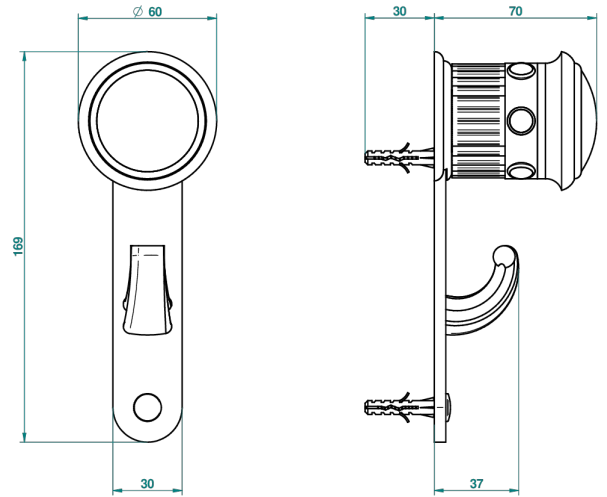

TROCADERO MALACHITE

U7A-508

Robe hook single small

THG
PARIS

38541

14/06/2010

CHARACTERISTIC

- Trocadéro Malachite
- Robe hook single small

AVAILABLE FINITIONS

Black ceram - D30
Blush PVD - H62
Brass color PVD - H49
Brown bronze color PVD - F33
Chrome polished - A02
Chrome polished / gold polished - G02

Gold color PVD - H52
Gold mat - F07
Gold polished - F01
Graphite PVD - H64
Matt Umber PVD - H67
Matt blush PVD - H60

Matt brass color PVD - H50
Matt brown bronze color PVD - F34
Matt chrome (American satin) - C02
Matt gold color PVD - H53
Matt graphite PVD - H65
Matt nickel (American satin) - C01

Matt nickel color PVD - H56
Nickel antique / Sovereign - H28
Nickel color PVD - H55
Nickel polished - B01
Soft gold - F30
Soft matt gold - F31

Umber PVD - H66